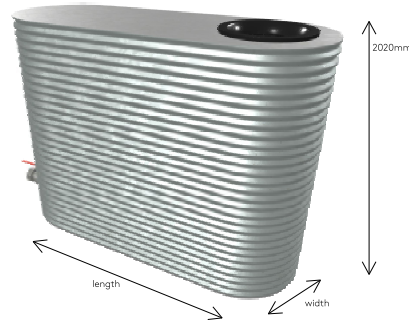

**SLIMLINE
2020MM TALL**

HEIGHT: 2020 mm
LENGTH: Variable, refer below
WIDTH: Variable, refer below

OTHER HEIGHT OPTIONS IN THIS SERIES* (MM)

1940

* Same price but capacity is reduced

1. Select the width of your tank
2. Select the length of your tank
3. The intersection of these values provides capacity & price

INCLUSIONS: 400mm leaf strainer, 25mm outlet, ball valve and PVC overflow.
COLOURS: Pricing is for base Colorbond® colours or plain galvanized steel only. Other colours available via spray painted finish at extra cost
NOTE: All capacities are nominal prior to fitting size and location on tank.

Length (mm)

Width (mm)