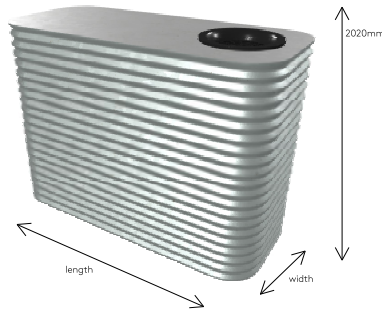

**MODLINE
2020MM TALL**

HEIGHT: 2020 mm
LENGTH: Variable, refer below
WIDTH: Variable, refer below

OTHER HEIGHT OPTIONS IN THIS SERIES* (MM)

1940

* Same price but capacity is reduced

1. Select the width of your tank
2. Select the length of your tank
3. The intersection of these values provides capacity & price

INCLUSIONS: 400mm leaf strainer, 25mm outlet, ball valve and PVC overflow.
COLOURS: Pricing is for base Colorbond® colours or plain galvanized steel only. Other colours available via spray painted finish at extra cost
NOTE: All capacities are nominal prior to fitting size and location on tank.

Length (mm)

Width (mm)	1200	1300	1400	1500	1600	1700	1800	1900	2000	2100	2200	2300	2400	2500	2600	2700	2800	2900	3000	3100	3200	3300	3400	3500	3600	3700	3800	3900	4000		
		$2,235						$2,675						$3,420						$3,565						$4,880					
0700	1541L	1682L	1824L	1965L	2106L	2248L	2389L	2531L	2672L	2813L	2955L	3096L	3238L	3379L	3520L	3662L	3803L	3945L	4086L	4227L	4369L	4510L	4652L	4793L	4934L	5076L	5217L	5359L	5500L		
0750	1662L	1813L	1965L	2116L	2268L	2419L	2571L	2722L	2874L	3025L	3177L	3328L	3480L	3631L	3783L	3934L	4086L	4237L	4389L	4540L	4692L	4843L	4995L	5146L	5298L	5449L	5601L	5752L	5904L		
	$2,385						$2,830						$3,565						$3,725						$5,125						
0800	1783L	1945L	2106L	2268L	2430L	2591L	2753L	2914L	3076L	3238L	3399L	3561L	3722L	3884L	4046L	4207L	4369L	4530L	4692L	4854L	5015L	5177L	5338L	5500L	5662L	5823L	5985L	6146L	6308L		
0850	1904L	2076L	2248L	2419L	2591L	2763L	2935L	3106L	3278L	3450L	3621L	3793L	3965L	4136L	4308L	4480L	4652L	4823L	4995L	5167L	5338L	5510L	5682L	5853L	6025L	6197L	6369L	6540L	6712L		
0900	2026L	2207L	2389L	2571L	2753L	2935L	3116L	3298L	3480L	3662L	3844L	4025L	4207L	4389L	4571L	4753L	4934L	5116L	5298L	5480L	5662L	5843L	6025L	6207L	6389L	6571L	6752L	6934L	7116L		
0950	2147L	2339L	2531L	2722L	2914L	3106L	3298L	3490L	3682L	3874L	4066L	4258L	4450L	4641L	4833L	5025L	5217L	5409L	5601L	5793L	5985L	6177L	6369L	6560L	6752L	6944L	7136L	7328L	7520L		
	$2,530						$2,970						$3,725						$3,865						$5,505						
1000	2268L	2470L	2672L	2874L	3076L	3278L	3480L	3682L	3884L	4086L	4288L	4490L	4692L	4894L	5096L	5298L	5500L	5702L	5904L	6106L	6308L	6510L	6712L	6914L	7116L	7318L	7520L	7722L	7924L		
1050	2389L	2601L	2813L	3025L	3238L	3450L	3662L	3874L	4086L	4298L	4510L	4722L	4934L	5146L	5359L	5571L	5783L	5995L	6207L	6419L	6631L	6843L	7055L	7267L	7480L	7692L	7904L	8116L	8328L		
1100	2389L	2611L	2833L	3056L	3280L	3500L	3722L	3944L	4170L	4390L	4611L	4833L	5055L	5280L	5500L	5722L	5944L	6170L	6390L	6611L	6833L	7055L	7277L	7500L	7722L	7944L	8170L	8388L	8611L		
1150	2510L	2742L	2975L	3210L	3440L	3672L	3904L	4140L	4370L	4601L	4833L	5065L	5300L	5530L	5762L	5995L	6230L	6460L	6692L	6924L	7160L	7390L	7621L	7853L	8085L	8320L	8550L	8782L	9015L