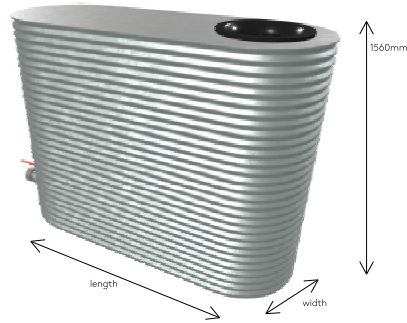

**SLIMLINE
1560MM TALL**

HEIGHT: 1560 mm
LENGTH: Variable, refer below
WIDTH: Variable, refer below

OTHER HEIGHT OPTIONS IN THIS SERIES* (MM)

1180	1255	1330	1405	1480

* Same price but capacity is reduced

1. Select the width of your tank
2. Select the length of your tank
3. The intersection of these values provides capacity & price

INCLUSIONS: 400mm leaf strainer, 25mm outlet, ball valve and PVC overflow.
COLOURS: Pricing is for base Colorbond® colours or plain galvanized steel only.
Other colours available via spray painted finish at extra cost
NOTE: All capacities are nominal prior to fitting size and location on tank.

Length (mm)

Width (mm)