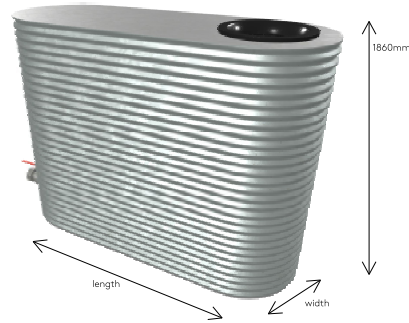

**SLIMLINE
1860MM TALL**

HEIGHT: 1860 mm
LENGTH: Variable, refer below
WIDTH: Variable, refer below

OTHER HEIGHT OPTIONS IN THIS SERIES* (MM)

1635   1715   1785

* Same price but capacity is reduced

1. Select the width of your tank
2. Select the length of your tank
3. The intersection of these values provides capacity & price

INCLUSIONS: 400mm leaf strainer, 25mm outlet, ball valve and PVC overflow.
COLOURS: Pricing is for base Colorbond® colours or plain galvanized steel only. Other colours available via spray painted finish at extra cost
NOTE: All capacities are nominal prior to fitting size and location on tank.

Length (mm)

Width (mm)