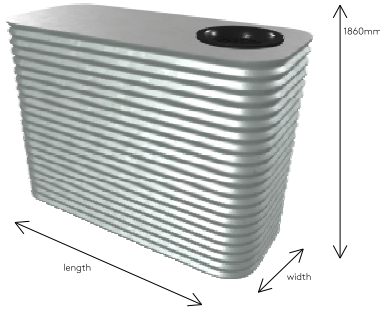

**MODLINE
1860MM TALL**

HEIGHT: 1860 mm
LENGTH: Variable, refer below
WIDTH: Variable, refer below

OTHER HEIGHT OPTIONS IN THIS SERIES* (MM)

1635   1715   1785

* Same price but capacity is reduced

1. Select the width of your tank
2. Select the length of your tank
3. The intersection of these values provides capacity & price

INCLUSIONS: 400mm leaf strainer, 25mm outlet, ball valve and PVC overflow.
COLOURS: Pricing is for base Colorbond® colours or plain galvanized steel only. Other colours available via spray painted finish at extra cost
NOTE: All capacities are nominal prior to fitting size and location on tank.

Length (mm)

	1200	1300	1400	1500	1600	1700	1800	1900	2000	2100	2200	2300	2400	2500	2600	2700	2800	2900	3000	3100	3200	3300	3400	3500	3600	3700	3800	3900	4000	
	$2,235						$2,530						$3,120						$3,420						$4,810					
0700	1419L	1549L	1679L	1809L	1940L	2070L	2200L	2330L	2460L	2591L	2721L	2851L	2981L	3111L	3242L	3372L	3502L	3632L	3762L	3893L	4023L	4153L	4283L	4413L	4544L	4674L	4804L	4934L	5064L	
0750	1530L	1670L	1809L	1949L	2088L	2228L	2367L	2507L	2646L	2786L	2925L	3065L	3204L	3344L	3483L	3623L	3762L	3902L	4041L	4181L	4320L	4460L	4599L	4739L	4878L	5018L	5157L	5297L	5436L	
	$2,385						$2,675						$3,265						$3,565						$4,850					
0800	1642L	1791L	1940L	2088L	2237L	2386L	2535L	2684L	2832L	2981L	3130L	3279L	3428L	3576L	3725L	3874L	4023L	4172L	4320L	4469L	4618L	4767L	4916L	5064L	5213L	5362L	5511L	5660L	5808L	
0850	1754L	1912L	2070L	2228L	2386L	2544L	2702L	2860L	3018L	3176L	3335L	3493L	3651L	3809L	3967L	4125L	4283L	4441L	4599L	4757L	4916L	5074L	5232L	5390L	5548L	5706L	5864L	6022L	6180L	
0900	1865L	2033L	2200L	2367L	2535L	2702L	2870L	3037L	3204L	3372L	3539L	3707L	3874L	4041L	4209L	4376L	4544L	4711L	4878L	5046L	5213L	5381L	5548L	5715L	5883L	6050L	6218L	6385L	6552L	
0950	1977L	2153L	2330L	2507L	2684L	2860L	3037L	3214L	3390L	3567L	3744L	3920L	4097L	4274L	4451L	4627L	4804L	4981L	5157L	5334L	5511L	5687L	5864L	6041L	6218L	6394L	6571L	6748L	6924L	
	$2,530						$2,830						$3,420						$3,725						$5,090					
1000	2088L	2274L	2460L	2646L	2832L	3018L	3204L	3390L	3576L	3762L	3948L	4134L	4320L	4506L	4692L	4878L	5064L	5250L	5436L	5622L	5808L	5994L	6180L	6366L	6552L	6738L	6924L	7110L	7296L	
1050	2200L	2395L	2591L	2786L	2981L	3176L	3372L	3567L	3762L	3958L	4153L	4348L	4544L	4739L	4934L	5129L	5325L	5520L	5715L	5911L	6106L	6301L	6497L	6692L	6887L	7082L	7278L	7473L	7668L	
1100	2200L	2404L	2610L	2814L	3020L	3223L	3430L	3632L	3837L	4041L	4246L	4450L	4655L	4860L	5064L	5270L	5473L	5680L	5883L	6090L	6292L	6500L	6701L	6906L	7110L	7315L	7519L	7724L	7929L	
1150	2311L	2525L	2740L	2953L	3170L	3381L	3595L	3810L	4023L	4240L	4450L	4664L	4880L	5092L	5306L	5520L	5734L	5950L	6162L	6375L	6590L	6803L	7020L	7231L	7445L	7660L	7873L	8090L	8301L	

Width (mm)