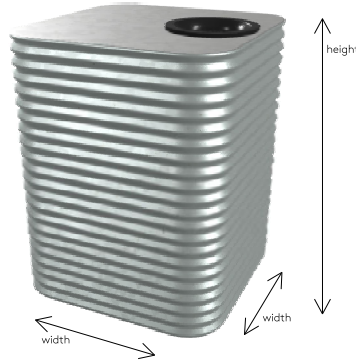

SQUARE TANKS

HEIGHT: Variable, refer below
WIDTH: Variable, refer below

1. Select the width of your tank
2. Select the height of your tank
3. The intersection of these values provides capacity & price

INCLUSIONS: 400mm leaf strainer, 25mm outlet, ball valve and PVC overflow.
COLOURS: Pricing is for base Colorbond® colours or plain galvanized steel only. Other colours available via spray painted finish at extra cost
NOTE: All capacities are nominal prior to fitting size and location on tank.

Height (mm)

	580	650	725	800	880	950	1020	1180	1255	1330	1405	1480	1560	1635	1715	1785	1860	1940	2020	2170	2250	2330	2400	2470
	$1,195							$1,635						$2,090										
1000	530L	590L	660L	730L	810L	870L	940L	1080L	1150L	1220L	1290L	1360L	1430L	1500L	1580L	1640L	1710L	1790L	1860L	N/A	N/A	N/A	N/A	N/A
1100	650L	730L	820L	900L	990L	1070L	1150L	1330L	1420L	1500L	1590L	1670L	1760L	1850L	1940L	2020L	2100L	2190L	2280L	N/A	N/A	N/A	N/A	N/A
	$1,570							$2,015						$2,460					$2,900					
1200	790L	880L	980L	1090L	1190L	1290L	1380L	1600L	1710L	1810L	1910L	2010L	2120L	2220L	2330L	2430L	2530L	2640L	2750L	2950L	3060L	3170L	3270L	3360L
1300	930L	1040L	1160L	1290L	1410L	1530L	1640L	1900L	2020L	2140L	2260L	2380L	2510L	2630L	2760L	2870L	2990L	3120L	3250L	3490L	3620L	3750L	3870L	3980L
	$1,940							$2,385						$2,830					$3,265					
1400	1090L	1220L	1360L	1500L	1650L	1780L	1920L	2220L	2360L	2500L	2640L	2780L	2930L	3070L	3220L	3360L	3500L	3650L	3800L	4080L	4230L	4380L	4510L	4650L
1500	1260L	1410L	1570L	1730L	1910L	2060L	2210L	2560L	2720L	2880L	3050L	3210L	3380L	3550L	3720L	3870L	4040L	4210L	4380L	4710L	4880L	5060L	5210L	5360L
	$2,315							$2,750						$3,195					$3,640					
1600	1430L	1610L	1790L	1980L	2180L	2350L	2530L	2920L	3110L	3300L	3480L	3670L	3870L	4050L	4250L	4430L	4610L	4810L	5010L	5380L	5580L	5780L	5950L	6130L
1700	1630L	1820L	2030L	2250L	2470L	2670L	2860L	3310L	3520L	3740L	3950L	4160L	4380L	4590L	4820L	5020L	5230L	5450L	5680L	6100L	6320L	6550L	6750L	6940L
	$2,675							$3,120						$3,565					$4,010					
1800	1830L	2050L	2290L	2530L	2780L	3000L	3220L	3730L	3960L	4200L	4440L	4680L	4930L	5170L	5420L	5640L	5880L	6130L	6380L	6860L	7110L	7360L	7590L	7810L

Width (mm)