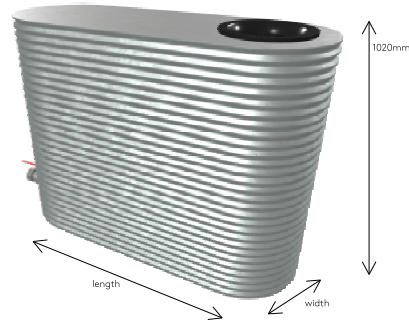

# STEEL TANKS

**SLIMLINE  
1020MM TALL**

**HEIGHT:** 1020 mm  
**LENGTH:** Variable, refer below  
**WIDTH:** Variable, refer below

**OTHER HEIGHT OPTIONS IN THIS SERIES\* (MM)**

580	650	725	800	880	950
-----	-----	-----	-----	-----	-----

**MODLINE  
2470MM TALL**

**HEIGHT:** 2470 mm  
**LENGTH:** Variable, refer below  
**WIDTH:** Variable, refer below

**OTHER HEIGHT OPTIONS IN THIS SERIES\* (MM)**

2170	2250	2320	2400
------	------	------	------