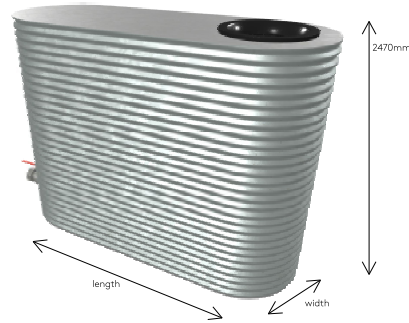

**SLIMLINE
2470MM TALL**

HEIGHT: 2470 mm
LENGTH: Variable, refer below
WIDTH: Variable, refer below

OTHER HEIGHT OPTIONS IN THIS SERIES* (MM)

2170	2250	2320	2400

* Same price but capacity is reduced

1. Select the width of your tank
2. Select the length of your tank
3. The intersection of these values provides capacity & price

INCLUSIONS: 400mm leaf strainer, 25mm outlet, ball valve and PVC overflow.
COLOURS: Pricing is for base Colorbond® colours or plain galvanized steel only. Other colours available via spray painted finish at extra cost
NOTE: All capacities are nominal prior to fitting size and location on tank.

Length (mm)

	1200	1300	1400	1500	1600	1700	1800	1900	2000	2100	2200	2300	2400	2500	2600	2700	2800	2900	3000	3100	3200	3300	3400	3500	3600	3700	3800	3900	4000	
	$3,540						$3,820						$4,530						$4,670						$5,440					
0650**	1496L	1637L	1778L	1919L	2060L	2201L	2342L	2483L	2624L	2765L	2906L	3047L	3188L	3329L	3471L	3612L	3753L	3894L	4035L	4176L	4317L	4458L	4599L	4740L	4881L	5022L	5163L	5304L	5445L	
0700*	1705L	1867L	2030L	2192L	2354L	2517L	2679L	2842L	3004L	3166L	3329L	3491L	3654L	3816L	3978L	4141L	4303L	4466L	4628L	4790L	4953L	5115L	5278L	5440L	5602L	5765L	5927L	6090L	6252L	
0750	1925L	2110L	2295L	2481L	2666L	2851L	3036L	3222L	3407L	3592L	3777L	3963L	4148L	4333L	4518L	4704L	4889L	5074L	5259L	5445L	5630L	5815L	6000L	6186L	6371L	6556L	6741L	6927L	7112L	
	$3,695						$3,975						$4,685						$4,825						$5,750					
0800	2032L	2230L	2427L	2625L	2822L	3020L	3218L	3415L	3613L	3810L	4008L	4206L	4403L	4601L	4798L	4996L	5194L	5391L	5589L	5786L	5984L	6182L	6379L	6577L	6774L	6972L	7170L	7367L	7565L	
0850	2136L	2346L	2556L	2766L	2976L	3186L	3396L	3606L	3816L	4026L	4236L	4446L	4656L	4866L	5076L	5286L	5496L	5706L	5916L	6125L	6335L	6545L	6755L	6965L	7175L	7385L	7595L	7805L	8015L	
0900	2238L	2461L	2683L	2905L	3127L	3350L	3572L	3794L	4017L	4239L	4461L	4684L	4906L	5128L	5350L	5573L	5795L	6017L	6240L	6462L	6684L	6907L	7129L	7351L	7573L	7796L	8018L	8240L	8463L	
0950	2337L	2572L	2807L	3041L	3276L	3511L	3745L	3980L	4215L	4449L	4684L	4919L	5153L	5388L	5623L	5857L	6092L	6326L	6561L	6796L	7030L	7265L	7500L	7734L	7969L	8204L	8438L	8673L	8908L	
	$3,850						$4,130						$4,840						$4,980						$6,060					
1000	2434L	2681L	2928L	3175L	3422L	3669L	3916L	4163L	4410L	4657L	4904L	5151L	5398L	5645L	5892L	6139L	6386L	6633L	6880L	7127L	7374L	7621L	7868L	8115L	8362L	8609L	8856L	9103L	9350L	
1050	2528L	2787L	3047L	3306L	3565L	3825L	4084L	4343L	4603L	4862L	5121L	5381L	5640L	5899L	6159L	6418L	6677L	6937L	7196L	7455L	7715L	7974L	8234L	8493L	8752L	9012L	9271L	9530L	9790L	
1100	2619L	2891L	3162L	3434L	3706L	3978L	4249L	4521L	4793L	5064L	5336L	5608L	5879L	6151L	6423L	6695L	6966L	7238L	7510L	7781L	8053L	8325L	8596L	8868L	9140L	9412L	9683L	9955L	10227L	
1150	2708L	2992L	3276L	3560L	3844L	4128L	4412L	4696L	4980L	5264L	5548L	5832L	6116L	6400L	6684L	6968L	7252L	7536L	7820L	8105L	8389L	8673L	8957L	9241L	9525L	9809L	10093L	10377L	10661L	

**capacities based on maximum height of 2170mm

* capacities based on maximum height of 2320mm