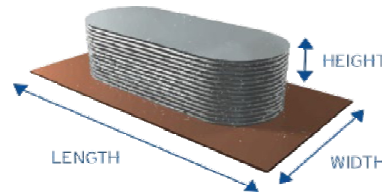

CORRUGATED STEEL GARDEN BEDS

INSTRUCTIONS:

1. Select the width of garden bed.
2. Select length of garden bed
3. The intersection of these values provides price (inc GST) without a base.

COLOURS: Pricing is for the base colour range available in your state only. Non-standard painted colours attract a \$65 paint charge per garden bed.

Free Delivery available in map area

FEATURES:

- Made from BlueScope AQUAPLATE® steel
- 5 year warranty
- Safe edge
- Stainless reinforcing

SLIMLINE 510MM GARDEN BED

HEIGHT: 510mm
LENGTH: Variable, refer to table
WIDTH: Variable, refer to table

		LENGTH (MM)								
WIDTH (MM)		1200	1600	1800	2000	2200	2400	2600	2800	3000
	600	\$475	\$480	\$510	\$515	\$520	\$535	\$560	\$565	\$575
700	\$480	\$485	\$520	\$520	\$535	\$565	\$575	\$580	\$580	\$615
800	\$495	\$500	\$540	\$540	\$545	\$580	\$585	\$590	\$590	\$625
900	\$500	\$505	\$545	\$545	\$550	\$585	\$590	\$595	\$595	\$630
1000	-	\$515	\$550	\$555	\$560	\$595	\$600	\$605	\$605	\$645
1100	-	\$535	\$555	\$560	\$565	\$600	\$605	\$615	\$615	\$655
Base	Add \$200 to above prices			Add \$240 to above prices			Add \$280 to above prices			

SLIMLINE 800MM GARDEN BED

HEIGHT: 800mm
LENGTH: Variable, refer to table
WIDTH: Variable, refer to table

		LENGTH (MM)								
WIDTH (MM)		1200	1600	1800	2000	2200	2400	2600	2800	3000
	600	\$555	\$560	\$590	\$595	\$600	\$640	\$645	\$655	\$655
700	\$560	\$565	\$595	\$600	\$605	\$645	\$655	\$660	\$660	\$695
800	\$575	\$580	\$605	\$615	\$620	\$660	\$665	\$670	\$670	\$705
900	\$580	\$585	\$615	\$620	\$625	\$665	\$670	\$675	\$675	\$710
1000	-	\$595	\$625	\$630	\$640	\$675	\$680	\$685	\$685	\$720
1100	-	\$605	\$630	\$645	\$680	\$685	\$695	\$725	\$725	\$755
Base	Add \$200 to above prices			Add \$240 to above prices			Add \$280 to above prices			