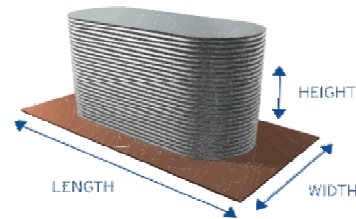

SLIMLINE 800MM GARDEN BED

HEIGHT: 800mm
LENGTH: Variable, refer to table
WIDTH: Variable, refer to table

		LENGTH (MM)								
WIDTH (MM)		1200	1600	1800	2000	2200	2400	2600	2800	3000
	600	\$555	\$560	\$590	\$595	\$600	\$640	\$645	\$655	\$655
700	\$560	\$565	\$595	\$600	\$605	\$645	\$655	\$660	\$660	\$695
800	\$575	\$580	\$605	\$615	\$620	\$660	\$665	\$670	\$670	\$705
900	\$580	\$585	\$615	\$620	\$625	\$665	\$670	\$675	\$675	\$710
1000	-	\$595	\$625	\$630	\$640	\$675	\$680	\$685	\$685	\$720
1100	-	\$605	\$630	\$645	\$680	\$685	\$695	\$725	\$725	\$755
Base	Add \$200 to above prices			Add \$240 to above prices			Add \$280 to above prices			

SLIMLINE 1020MM GARDEN BED

HEIGHT: 1020mm
LENGTH: Variable, refer to table
WIDTH: Variable, refer to table

		LENGTH (MM)								
WIDTH (MM)		1200	1600	1800	2000	2200	2400	2600	2800	3000
	600	\$605	\$615	\$645	\$655	\$660	\$695	\$700	\$705	\$705
700	\$615	\$620	\$655	\$660	\$665	\$700	\$705	\$710	\$710	\$750
800	\$625	\$630	\$665	\$670	\$675	\$710	\$715	\$720	\$720	\$760
900	\$630	\$640	\$670	\$675	\$680	\$715	\$720	\$725	\$725	\$765
1000	-	\$655	\$680	\$685	\$695	\$725	\$735	\$745	\$745	\$780
1100	-	\$665	\$685	\$695	\$700	\$735	\$745	\$750	\$750	\$785
Base	Add \$200 to above prices			Add \$240 to above prices			Add \$280 to above prices			

ROUND GARDEN BED

HEIGHT: 510mm, 800mm, 1020mm
DIAMETER: Variable, refer to table

		DIAMETER (MM)								
HEIGHT (MM)			1000	1200	1400	1600	1800	2000	2200	2400
	510	-	\$475	\$520	\$535	\$540	\$590	\$595	\$600	\$600
800	-	\$555	\$600	\$605	\$615	\$670	\$675	\$680	\$680	\$745
1020	-	\$605	\$660	\$665	\$670	\$720	\$725	\$735	\$735	\$795
Base	Add \$280 to above prices			Add \$335 to above prices			Add \$400 to above prices			