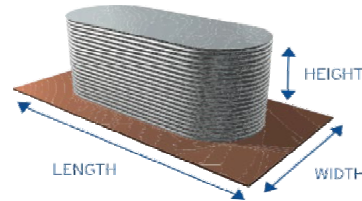

CORRUGATED STEEL GARDEN BEDS

INSTRUCTIONS:

1. Select the width of garden bed.
2. Select length of garden bed
3. The intersection of these values provides price (inc GST) without a base.

COLOURS: Pricing is for the base colour range available in your state only. Non-standard painted colours attract a \$65 paint charge per garden bed.

Free Delivery available in map area

FEATURES:

- Made from BlueScope AQUAPLATE® steel
- 5 year warranty
- Safe edge
- Stainless reinforcing

SLIMLINE 510MM GARDEN BED

HEIGHT: 510mm
LENGTH: Variable, refer to table
WIDTH: Variable, refer to table

		LENGTH (MM)								
WIDTH (MM)		1200	1600	1800	2000	2200	2400	2600	2800	3000
	600	\$475	\$480	\$510	\$515	\$520	\$535	\$560	\$565	\$575
700	\$480	\$485	\$520	\$520	\$535	\$565	\$575	\$580	\$580	\$615
800	\$495	\$500	\$540	\$540	\$545	\$580	\$585	\$590	\$590	\$625
900	\$500	\$505	\$545	\$545	\$550	\$585	\$590	\$595	\$595	\$630
1000	-	\$515	\$550	\$555	\$560	\$595	\$600	\$605	\$605	\$645
1100	-	\$535	\$555	\$560	\$565	\$600	\$605	\$615	\$615	\$655
Base	Add \$200 to above prices			Add \$240 to above prices			Add \$280 to above prices			

SLIMLINE 800MM GARDEN BED

HEIGHT: 800mm
LENGTH: Variable, refer to table
WIDTH: Variable, refer to table

		LENGTH (MM)								
WIDTH (MM)		1200	1600	1800	2000	2200	2400	2600	2800	3000
	600	\$555	\$560	\$590	\$595	\$600	\$640	\$645	\$655	\$655
700	\$560	\$565	\$595	\$600	\$605	\$645	\$655	\$660	\$660	\$695
800	\$575	\$580	\$605	\$615	\$620	\$660	\$665	\$670	\$670	\$705
900	\$580	\$585	\$615	\$620	\$625	\$665	\$670	\$675	\$675	\$710
1000	-	\$595	\$625	\$630	\$640	\$675	\$680	\$685	\$685	\$720
1100	-	\$605	\$630	\$645	\$680	\$685	\$695	\$725	\$725	\$755
Base	Add \$200 to above prices			Add \$240 to above prices			Add \$280 to above prices			