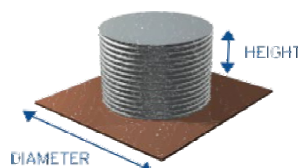

Free Delivery available in map area

FEATURES:

- Made from BlueScope AQUAPLATE® steel
- 5 year warranty
- Safe edge
- Stainless reinforcing

SLIMLINE 510MM GARDEN BED

HEIGHT: 510mm
LENGTH: Variable, refer to table
WIDTH: Variable, refer to table

SLIMLINE 800MM GARDEN BED

HEIGHT: 800mm
LENGTH: Variable, refer to table
WIDTH: Variable, refer to table

		LENGTH (MM)								
WIDTH (MM)		1200	1600	1800	2000	2200	2400	2600	2800	3000
	600	\$555	\$560	\$590	\$595	\$600	\$640	\$645	\$655	\$655
700	\$560	\$565	\$595	\$600	\$605	\$645	\$655	\$660	\$660	\$695
800	\$575	\$580	\$605	\$615	\$620	\$660	\$665	\$670	\$670	\$705
900	\$580	\$585	\$615	\$620	\$625	\$665	\$670	\$675	\$675	\$710
1000	-	\$595	\$625	\$630	\$640	\$675	\$680	\$685	\$685	\$720
1100	-	\$605	\$630	\$645	\$680	\$685	\$695	\$725	\$725	\$755
Base	Add \$200 to above prices			Add \$240 to above prices			Add \$280 to above prices			

SLIMLINE 1020MM GARDEN BED

HEIGHT: 1020mm
LENGTH: Variable, refer to table
WIDTH: Variable, refer to table

		LENGTH (MM)								
WIDTH (MM)		1200	1600	1800	2000	2200	2400	2600	2800	3000
	600	\$605	\$615	\$645	\$655	\$660	\$695	\$700	\$705	\$705
700	\$615	\$620	\$655	\$660	\$665	\$700	\$705	\$710	\$710	\$750
800	\$625	\$630	\$665	\$670	\$675	\$710	\$715	\$720	\$720	\$760
900	\$630	\$640	\$670	\$675	\$680	\$715	\$720	\$725	\$725	\$765
1000	-	\$655	\$680	\$685	\$695	\$725	\$735	\$745	\$745	\$780
1100	-	\$665	\$685	\$695	\$700	\$735	\$745	\$750	\$750	\$785
Base	Add \$200 to above prices			Add \$240 to above prices			Add \$280 to above prices			

ROUND GARDEN BED

HEIGHT: 510mm, 800mm, 1020mm
DIAMETER: Variable, refer to table

		DIAMETER (MM)								
HEIGHT (MM)			1000	1200	1400	1600	1800	2000	2200	2400
	510	-	\$475	\$520	\$535	\$540	\$590	\$595	\$600	\$600
800	-	\$555	\$600	\$605	\$615	\$670	\$675	\$680	\$680	\$745
1020	-	\$605	\$660	\$665	\$670	\$720	\$725	\$735	\$735	\$795
Base	Add \$280 to above prices			Add \$335 to above prices			Add \$400 to above prices			