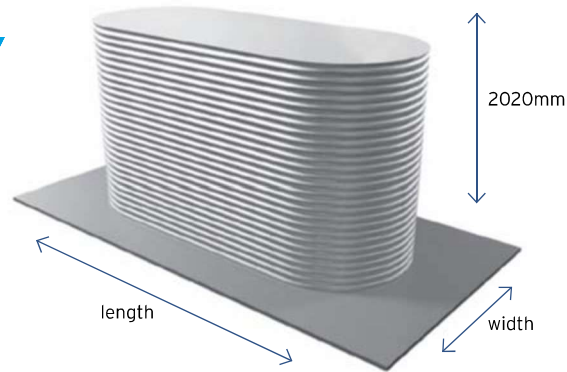

Width (mm)

SLIMLINE 1860MM TALL

HEIGHT: 1860 mm
LENGTH: Variable, refer below
WIDTH: Variable, refer below

OTHER HEIGHT OPTIONS IN THIS SERIES* (MM)

1635	1715	1785
------	------	------

* Same price but capacity is reduced

1. Select the width of your tank
2. Select the length of your tank
3. The intersection of these values provides capacity & price

COLOURS: Pricing is for pre-finished Colorbond® colours or plain galvanized steel only. Other colours available via spray painted finish at extra cost.

Width (mm)

SLIMLINE 2020MM TALL

HEIGHT: 2020 mm
LENGTH: Variable, refer below
WIDTH: Variable, refer below

OTHER HEIGHT OPTIONS IN THIS SERIES* (MM)

1940

* Same price but capacity is reduced

1. Select the width of your tank
2. Select the length of your tank
3. The intersection of these values provides capacity & price