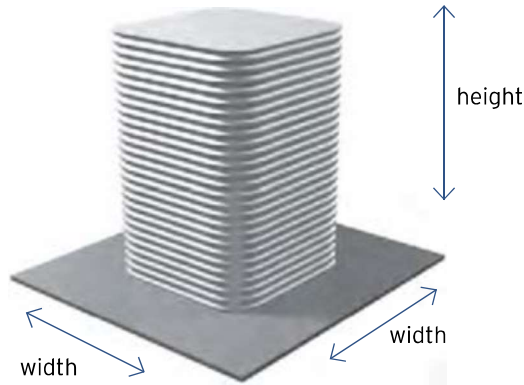

SQUARE TANKS

HEIGHT: Variable, refer below
WIDTH: Variable, refer below

1. Select the width of your tank
2. Select the length of your tank
3. The intersection of these values provides capacity & price

COLOURS: Pricing is for pre-finished Colorbond® colours or plain galvanized steel only. Other colours available via spray painted finish at extra cost.
NOTE: All capacities are nominal prior to fitting size and location on tank. Price includes GST. 400 mm leaf strainer, 25mm outlet, brass ball valve and PVC overflow.

Height (mm)

		580	650	725	800	880	950	1020	1180	1255	1330	1405	1480	1560	1635	1715	1785	1860	1940	2020	2170	2250	2330	2400	2470		
		$1115							$1525						$1950												
1000		530L	590L	660L	730L	810L	870L	940L	1080L	1150L	1220L	1290L	1360L	1430L	1500L	1580L	1640L	1710L	1790L	1860L							
1100		650L	730L	820L	900L	990L	1070L	1150L	1330L	1420L	1500L	1590L	1670L	1760L	1850L	1940L	2020L	2100L	2190L	2280L							
		$1460							$1875						$2290						$2705						
1200		790L	880L	980L	1090L	1190L	1290L	1380L	1600L	1710L	1810L	1910L	2010L	2120L	2220L	2330L	2430L	2530L	2640L	2750L	2950L	3060L	3170L	3270L	3360L		
1300		930L	1040L	1160L	1290L	1410L	1530L	1640L	1900L	2020L	2140L	2260L	2380L	2510L	2630L	2760L	2870L	2990L	3120L	3250L	3490L	3620L	3750L	3870L	3980L		
		$1810							$2225						$2640						$3045						
1400		1090L	1220L	1360L	1500L	1650L	1780L	1920L	2220L	2360L	2500L	2640L	2780L	2930L	3070L	3220L	3360L	3500L	3650L	3800L	4080L	4230L	4380L	4510L	4650L		
1500		1260L	1410L	1570L	1730L	1910L	2060L	2210L	2560L	2720L	2880L	3050L	3210L	3380L	3550L	3720L	3870L	4040L	4210L	4380L	4710L	4880L	5060L	5210L	5360L		
		$2155							$2565						$2980						$3395						
1600		1430L	1610L	1790L	1980L	2180L	2350L	2530L	2920L	3110L	3300L	3480L	3670L	3870L	4050L	4250L	4430L	4610L	4810L	5010L	5380L	5580L	5780L	5950L	6130L		
1700		1630L	1820L	2030L	2250L	2470L	2670L	2860L	3310L	3520L	3740L	3950L	4160L	4380L	4590L	4820L	5020L	5230L	5450L	5680L	6100L	6320L	6550L	6750L	6940L		
		$2495							$2910						$3325						$3740						
1800		1830L	2050L	2290L	2530L	2780L	3000L	3220L	3730L	3960L	4200L	4440L	4680L	4930L	5170L	5420L	5640L	5880L	6130L	6380L	6860L	7110L	7360L	7590L	7810L		

Width (mm)