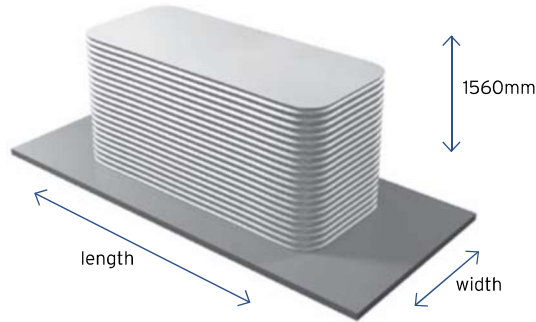

MODLINE 1560MM TALL

HEIGHT: 1560 mm
LENGTH: Variable, refer below
WIDTH: Variable, refer below

OTHER HEIGHT OPTIONS IN THIS SERIES* (MM)

1180	1255	1330	1405	1480

* Same price but capacity is reduced

1. Select the width of your tank
2. Select the length of your tank
3. The intersection of these values provides capacity & price

Length (mm)

Width (mm)

	1200	1300	1400	1500	1600	1700	1800	1900	2000	2100	2200	2300	2400	2500	2600	2700	2800	2900	3000	3100	3200	3300	3400	3500
	$1810						$2085						$2495						$2640					
0700	1180L	1290L	1400L	1510L	1620L	1730L	1840L	1950L	2050L	2160L	2270L	2380L	2490L	2600L	2710L	2820L	2930L	3040L	3150L	3260L	3360L	3470L	3580L	3690L
0750	1270L	1390L	1510L	1630L	1740L	1860L	1980L	2090L	2210L	2330L	2440L	2560L	2680L	2800L	2910L	3030L	3150L	3260L	3380L	3500L	3610L	3730L	3850L	3970L
	$1950						$2225						$2640						$2770					
0800	1370L	1490L	1620L	1740L	1870L	1990L	2120L	2240L	2370L	2490L	2620L	2740L	2870L	2990L	3120L	3240L	3360L	3490L	3610L	3740L	3860L	3990L	4110L	4240L
0850	1460L	1590L	1730L	1860L	1990L	2120L	2260L	2390L	2520L	2650L	2790L	2920L	3050L	3190L	3320L	3450L	3580L	3720L	3850L	3980L	4110L	4250L	4380L	4510L
0900	1560L	1700L	1840L	1980L	2120L	2260L	2400L	2540L	2680L	2820L	2960L	3100L	3240L	3380L	3520L	3660L	3800L	3940L	4080L	4220L	4360L	4500L	4640L	4780L
0950	1650L	1800L	1950L	2090L	2240L	2390L	2540L	2690L	2830L	2980L	3130L	3280L	3430L	3580L	3720L	3870L	4020L	4170L	4320L	4460L	4610L	4760L	4910L	5060L
	$2085						$2360						$2770						$2910					
1000	1740L	1900L	2050L	2210L	2370L	2520L	2680L	2830L	2990L	3150L	3300L	3460L	3610L	3770L	3930L	4080L	4240L	4390L	4550L	4710L	4860L	5020L	5170L	5330L
1050	1840L	2000L	2160L	2330L	2490L	2650L	2820L	2980L	3150L	3310L	3470L	3640L	3800L	3970L	4130L	4290L	4460L	4620L	4780L	4950L	5110L	5280L	5440L	5600L
1100	1840L	2010L	2190L	2360L	2530L	2700L	2870L	3040L	3220L	3390L	3560L	3730L	3900L	4070L	4250L	4420L	4590L	4760L	4930L	5100L	5280L	5450L	5620L	5790L
1150	1940L	2120L	2300L	2480L	2650L	2830L	3010L	3190L	3370L	3550L	3730L	3910L	4090L	4270L	4450L	4630L	4810L	4990L	5170L	5350L	5520L	5700L	5880L	6060L