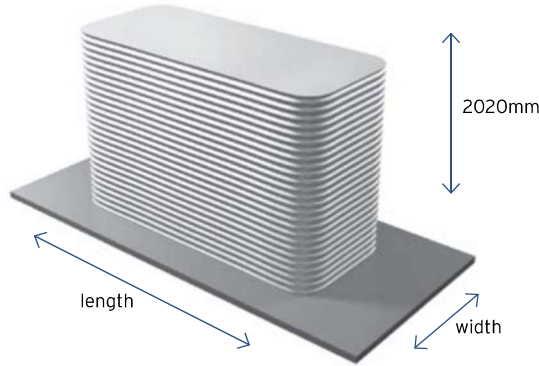

MODLINE 2020MM TALL

HEIGHT: 2020 mm
LENGTH: Variable, refer below
WIDTH: Variable, refer below

OTHER HEIGHT OPTIONS IN THIS SERIES* (MM)

1940

* Same price but capacity is reduced

1. Select the width of your tank
2. Select the length of your tank
3. The intersection of these values provides capacity & price

COLOURS: Pricing is for pre-finished Colorbond® colours or plain galvanized steel only. Other colours available via spray painted finish at extra cost.

NOTE: All capacities are nominal prior to fitting size and location on tank. Price includes GST. 400 mm leaf strainer, 25mm outlet, brass ball valve and PVC overflow.

Length (mm)

	1200	1300	1400	1500	1600	1700	1800	1900	2000	2100	2200	2300	2400	2500	2600	2700	2800	2900	3000	3100	3200	3300	3400	3500	
	$2085						$2495						$3190						$3325						
0700	1530L	1670L	1810L	1950L	2100L	2240L	2380L	2520L	2660L	2800L	2940L	3090L	3230L	3370L	3510L	3650L	3790L	3930L	4080L						
0750	1650L	1800L	1950L	2110L	2260L	2410L	2560L	2710L	2860L	3010L	3170L	3320L	3470L	3620L	3770L	3920L	4080L	4230L	4380L						
	$2225						$2640						$3325						$3475						
0800	1770L	1930L	2100L	2260L	2420L	2580L	2740L	2900L	3070L	3230L	3390L	3550L	3710L	3870L	4040L	4200L	4360L	4520L	4680L	4840L	5000L	5170L			
0850	1890L	2070L	2240L	2410L	2580L	2750L	2920L	3100L	3270L	3440L	3610L	3780L	3950L	4130L	4300L	4470L	4640L	4810L	4980L	5160L	5330L	5500L			
0900	2020L	2200L	2380L	2560L	2740L	2920L	3110L	3290L	3470L	3650L	3830L	4010L	4200L	4380L	4560L	4740L	4920L	5110L	5290L	5470L	5650L	5830L			
0950	2140L	2330L	2520L	2710L	2900L	3100L	3290L	3480L	3670L	3860L	4060L	4250L	4440L	4630L	4820L	5010L	5210L	5400L	5590L	5780L	5970L	6170L			
	$2360						$2770						$3475						$3605						
1000	2150L	2350L	2550L	2750L	2950L	3160L	3360L	3560L	3760L	3960L	4170L	4370L	4570L	4770L	4970L	5180L	5380L	5580L	5780L	5980L	6190L	6390L			
1050	2270L	2480L	2690L	2900L	3120L	3330L	3540L	3750L	3960L	4180L	4390L	4600L	4810L	5020L	5240L	5450L	5660L	5870L	6080L	6300L	6510L	6720L			
1100	2390L	2610L	2830L	3050L	3280L	3500L	3720L	3940L	4170L	4390L	4610L	4830L	5050L	5280L	5500L	5720L	5940L	6170L	6390L	6610L	6830L	7050L			
1150	2510L	2740L	2970L	3210L	3440L	3670L	3900L	4140L	4370L	4600L	4830L	5060L	5300L	5530L	5760L	5990L	6230L	6460L	6690L	6920L	7160L	7390L			

Width (mm)