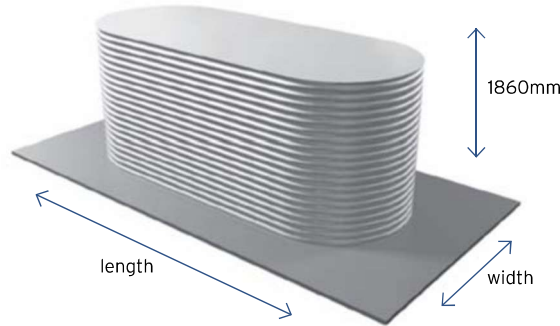

SLIMLINE 1560MM TALL

HEIGHT: 1560 mm
LENGTH: Variable, refer below
WIDTH: Variable, refer below

OTHER HEIGHT OPTIONS IN THIS SERIES* (MM)

1180	1255	1330	1405	1480
------	------	------	------	------

* Same price but capacity is reduced

1. Select the width of your tank
2. Select the length of your tank
3. The intersection of these values provides capacity & price

COLOURS: Pricing is for pre-finished Colorbond® colours or plain galvanized steel only. Other colours available via spray painted finish at extra cost.

Width (mm)

SLIMLINE 1860MM TALL

HEIGHT: 1860 mm
LENGTH: Variable, refer below
WIDTH: Variable, refer below

OTHER HEIGHT OPTIONS IN THIS SERIES* (MM)

1635	1715	1785
------	------	------

* Same price but capacity is reduced