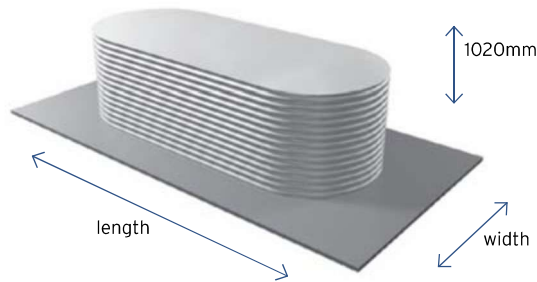

PRICE LIST

updated April 2024

STEEL TANKS

SLIMLINE 1020MM TALL

HEIGHT: 1020 mm
LENGTH: Variable, refer below
WIDTH: Variable, refer below

OTHER HEIGHT OPTIONS IN THIS SERIES* (MM)

580	650	725	800	880	950
-----	-----	-----	-----	-----	-----

* Same price but capacity is reduced

1. Select the width of your tank
2. Select the length of your tank
3. The intersection of these values provides capacity & price

COLOURS: Pricing is for pre-finished Colorbond® colours or plain galvanized steel only. Other colours available via spray painted finish at extra cost.