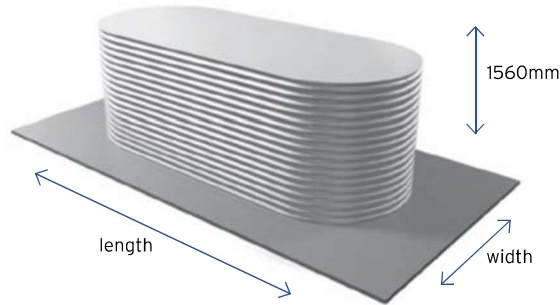

PRICE LIST

updated April 2024

STEEL TANKS

SLIMLINE 1020MM TALL

HEIGHT: 1020 mm
LENGTH: Variable, refer below
WIDTH: Variable, refer below

OTHER HEIGHT OPTIONS IN THIS SERIES* (MM)

580	650	725	800	880	950
-----	-----	-----	-----	-----	-----

* Same price but capacity is reduced

1. Select the width of your tank
2. Select the length of your tank
3. The intersection of these values provides capacity & price

COLOURS: Pricing is for pre-finished Colorbond® colours or plain galvanized steel only. Other colours available via spray painted finish at extra cost.

SLIMLINE 1560MM TALL

HEIGHT: 1560 mm
LENGTH: Variable, refer below
WIDTH: Variable, refer below

OTHER HEIGHT OPTIONS IN THIS SERIES* (MM)

1180	1255	1330	1405	1480
------	------	------	------	------

* Same price but capacity is reduced