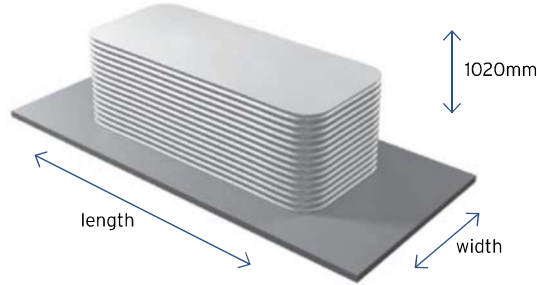

MODLINE 1020MM TALL

HEIGHT: 1020 mm
LENGTH: Variable, refer below
WIDTH: Variable, refer below

OTHER HEIGHT OPTIONS IN THIS SERIES* (MM)

580	650	725	800	880	950

* Same price but capacity is reduced

1. Select the width of your tank
2. Select the length of your tank
3. The intersection of these values provides capacity & price

COLOURS: Pricing is for pre-finished Colorbond® colours or plain galvanized steel only. Other colours available via spray painted finish at extra cost.

NOTE: All capacities are nominal prior to fitting size and location on tank. Price includes GST. 400 mm leaf strainer, 25mm outlet, brass ball valve and PVC overflow.

Length (mm)

	1200	1300	1400	1500	1600	1700	1800	1900	2000	2100	2200	2300	2400	2500	2600	2700	2800	2900	3000	3100	3200	3300	3400	3500
	$1525						$1810						$2085						$2225					
0700	770L	840L	910L	980L	1060L	1130L	1200L	1270L	1340L	1410L	1480L	1560L	1630L	1700L	1770L	1840L	1910L	1980L	2060L	2130L	2200L	2270L	2340L	2410L
0750	830L	910L	980L	1060L	1140L	1210L	1290L	1370L	1440L	1520L	1600L	1670L	1750L	1830L	1900L	1980L	2060L	2130L	2210L	2280L	2360L	2440L	2510L	2590L
	$1665						$1950						$2225						$2360					
0800	890L	970L	1060L	1140L	1220L	1300L	1380L	1460L	1550L	1630L	1710L	1790L	1870L	1950L	2040L	2120L	2200L	2280L	2360L	2440L	2520L	2610L	2690L	2770L
0850	950L	1040L	1130L	1210L	1300L	1390L	1470L	1560L	1650L	1730L	1820L	1910L	1990L	2080L	2170L	2250L	2340L	2430L	2510L	2600L	2690L	2770L	2860L	2950L
0900	1020L	1110L	1200L	1290L	1380L	1470L	1570L	1660L	1750L	1840L	1930L	2020L	2120L	2210L	2300L	2390L	2480L	2580L	2670L	2760L	2850L	2940L	3030L	3130L
0950	1080L	1170L	1270L	1370L	1460L	1560L	1660L	1750L	1850L	1950L	2050L	2140L	2240L	2340L	2430L	2530L	2630L	2720L	2820L	2920L	3010L	3110L	3210L	3300L
	$1810						$2085						$2360						$2495					
1000	1140L	1240L	1340L	1440L	1550L	1650L	1750L	1850L	1950L	2060L	2160L	2260L	2360L	2460L	2570L	2670L	2770L	2870L	2970L	3080L	3180L	3280L	3380L	3480L
1050	1200L	1310L	1410L	1520L	1630L	1730L	1840L	1950L	2060L	2160L	2270L	2380L	2480L	2590L	2700L	2810L	2910L	3020L	3130L	3230L	3340L	3450L	3550L	3660L
1100	1200L	1320L	1430L	1540L	1650L	1760L	1880L	1990L	2100L	2210L	2330L	2440L	2550L	2660L	2770L	2890L	3000L	3110L	3220L	3340L	3450L	3560L	3670L	3780L
1150	1260L	1380L	1500L	1620L	1730L	1850L	1970L	2090L	2200L	2320L	2440L	2550L	2670L	2790L	2910L	3020L	3140L	3260L	3380L	3490L	3610L	3730L	3850L	3960L

Width (mm)