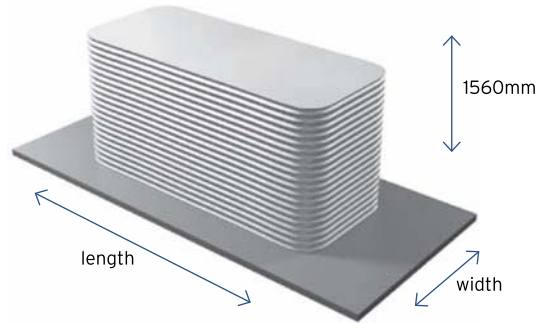

MODLINE 1560MM TALL

HEIGHT: 1560 mm
LENGTH: Variable, refer below
WIDTH: Variable, refer below

OTHER HEIGHT OPTIONS IN THIS SERIES* (MM)

1180	1255	1330	1405	1480

* Same price but capacity is reduced

1. Select the width of your tank
2. Select the length of your tank
3. The intersection of these values provides capacity & price

Length (mm)

Width (mm)

	1200	1300	1400	1500	1600	1700	1800	1900	2000	2100	2200	2300	2400	2500	2600	2700	2800	2900	3000	3100	3200	3300	3400	3500
	$1810						$2085						$2495						$2640					
0700	1180L	1290L	1400L	1510L	1620L	1730L	1840L	1950L	2050L	2160L	2270L	2380L	2490L	2600L	2710L	2820L	2930L	3040L	3150L	3260L	3360L	3470L	3580L	3690L
0750	1270L	1390L	1510L	1630L	1740L	1860L	1980L	2090L	2210L	2330L	2440L	2560L	2680L	2800L	2910L	3030L	3150L	3260L	3380L	3500L	3610L	3730L	3850L	3970L
	$1950						$2225						$2640						$2770					
0800	1370L	1490L	1620L	1740L	1870L	1990L	2120L	2240L	2370L	2490L	2620L	2740L	2870L	2990L	3120L	3240L	3360L	3490L	3610L	3740L	3860L	3990L	4110L	4240L
0850	1460L	1590L	1730L	1860L	1990L	2120L	2260L	2390L	2520L	2650L	2790L	2920L	3050L	3190L	3320L	3450L	3580L	3720L	3850L	3980L	4110L	4250L	4380L	4510L
0900	1560L	1700L	1840L	1980L	2120L	2260L	2400L	2540L	2680L	2820L	2960L	3100L	3240L	3380L	3520L	3660L	3800L	3940L	4080L	4220L	4360L	4500L	4640L	4780L
0950	1650L	1800L	1950L	2090L	2240L	2390L	2540L	2690L	2830L	2980L	3130L	3280L	3430L	3580L	3720L	3870L	4020L	4170L	4320L	4460L	4610L	4760L	4910L	5060L
	$2085						$2360						$2770						$2910					
1000	1740L	1900L	2050L	2210L	2370L	2520L	2680L	2830L	2990L	3150L	3300L	3460L	3610L	3770L	3930L	4080L	4240L	4390L	4550L	4710L	4860L	5020L	5170L	5330L
1050	1840L	2000L	2160L	2330L	2490L	2650L	2820L	2980L	3150L	3310L	3470L	3640L	3800L	3970L	4130L	4290L	4460L	4620L	4780L	4950L	5110L	5280L	5440L	5600L
1100	1840L	2010L	2190L	2360L	2530L	2700L	2870L	3040L	3220L	3390L	3560L	3730L	3900L	4070L	4250L	4420L	4590L	4760L	4930L	5100L	5280L	5450L	5620L	5790L
1150	1940L	2120L	2300L	2480L	2650L	2830L	3010L	3190L	3370L	3550L	3730L	3910L	4090L	4270L	4450L	4630L	4810L	4990L	5170L	5350L	5520L	5700L	5880L	6060L