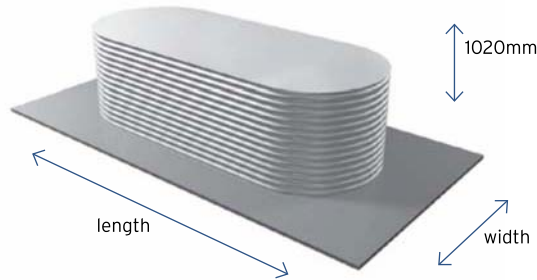

PRICE LIST

updated April 2024

STEEL TANKS

SLIMLINE 1020MM TALL

HEIGHT: 1020 mm
LENGTH: Variable, refer below
WIDTH: Variable, refer below

OTHER HEIGHT OPTIONS IN THIS SERIES* (MM)

580	650	725	800	880	950
-----	-----	-----	-----	-----	-----

* Same price but capacity is reduced

1. Select the width of your tank
2. Select the length of your tank
3. The intersection of these values provides capacity & price

COLOURS: Pricing is for pre-finished Colorbond® colours or plain galvanized steel only. Other colours available via spray painted finish at extra cost.
NOTE: All capacities are nominal prior to fitting size and location on tank. Price includes GST. 400 mm leaf strainer, 25mm outlet, brass ball valve and PVC overflow.