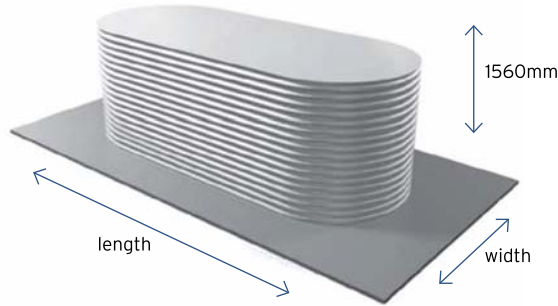

SLIMLINE 1560MM TALL

HEIGHT: 1560 mm
LENGTH: Variable, refer below
WIDTH: Variable, refer below

OTHER HEIGHT OPTIONS IN THIS SERIES* (MM)

1180	1255	1330	1405	1480

* Same price but capacity is reduced

1. Select the width of your tank
2. Select the length of your tank
3. The intersection of these values provides capacity & price

COLOURS: Pricing is for pre-finished Colorbond® colours or plain galvanized steel only. Other colours available via spray painted finish at extra cost.
NOTE: All capacities are nominal prior to fitting size and location on tank. Price includes GST. 400 mm leaf strainer, 25mm outlet, brass ball valve and PVC overflow.

Length (mm)

Width (mm)

	1200	1300	1400	1500	1600	1700	1800	1900	2000	2100	2200	2300	2400	2500	2600	2700	2800	2900	3000	3100	3200	3300	3400	3500
	$1665						$1950						$2360						$2495					
0550	920L	1010L	1090L	1180L	1270L	1350L	1440L	1520L	1610L	1700L	1780L	1870L	1950L	2040L	2120L	2210L	2300L	2380L	2470L	2550L	2640L	2730L	2810L	2900L
0600	1000L	1090L	1180L	1280L	1370L	1470L	1560L	1650L	1750L	1840L	1930L	2030L	2120L	2210L	2310L	2400L	2500L	2590L	2680L	2780L	2870L	2960L	3060L	3150L
0650	1070L	1170L	1270L	1370L	1480L	1580L	1680L	1780L	1880L	1980L	2080L	2190L	2290L	2390L	2490L	2590L	2690L	2790L	2900L	3000L	3100L	3200L	3300L	3400L
0700	1140L	1250L	1360L	1470L	1580L	1690L	1800L	1910L	2010L	2120L	2230L	2340L	2450L	2560L	2670L	2780L	2890L	3000L	3110L	3220L	3330L	3430L	3540L	3650L
0750	1210L	1330L	1440L	1560L	1680L	1800L	1910L	2030L	2150L	2260L	2380L	2500L	2610L	2730L	2850L	2970L	3080L	3200L	3320L	3430L	3550L	3670L	3780L	3900L
	$1810						$2085						$2495						$2640					
0800	1280L	1400L	1530L	1650L	1780L	1900L	2030L	2150L	2280L	2400L	2530L	2650L	2780L	2900L	3030L	3150L	3280L	3400L	3520L	3650L	3770L	3900L	4020L	4150L
0850	1340L	1480L	1610L	1740L	1870L	2010L	2140L	2270L	2410L	2540L	2670L	2800L	2940L	3070L	3200L	3330L	3470L	3600L	3730L	3860L	4000L	4130L	4260L	4390L
0900	1410L	1550L	1690L	1830L	1970L	2110L	2250L	2390L	2530L	2670L	2810L	2950L	3090L	3230L	3370L	3510L	3660L	3800L	3940L	4080L	4220L	4360L	4500L	4640L
0950	1470L	1620L	1770L	1920L	2060L	2210L	2360L	2510L	2660L	2810L	2950L	3100L	3250L	3400L	3550L	3690L	3840L	3990L	4140L	4290L	4440L	4580L	4730L	4880L
	$1950						$2225						$2640						$2770					
1000	1530L	1690L	1840L	2000L	2160L	2310L	2470L	2620L	2780L	2940L	3090L	3250L	3400L	3560L	3720L	3870L	4030L	4180L	4340L	4500L	4650L	4810L	4960L	5120L
1050	1590L	1760L	1920L	2080L	2250L	2410L	2570L	2740L	2900L	3070L	3230L	3390L	3560L	3720L	3880L	4050L	4210L	4380L	4540L	4700L	4870L	5030L	5200L	5360L
1100	1650L	1820L	1990L	2160L	2340L	2510L	2680L	2850L	3020L	3190L	3370L	3540L	3710L	3880L	4050L	4220L	4390L	4570L	4740L	4910L	5080L	5250L	5420L	5600L
1150	1710L	1880L	2060L	2240L	2420L	2600L	2780L	2960L	3140L	3320L	3500L	3680L	3860L	4040L	4220L	4400L	4580L	4750L	4930L	5110L	5290L	5470L	5650L	5830L