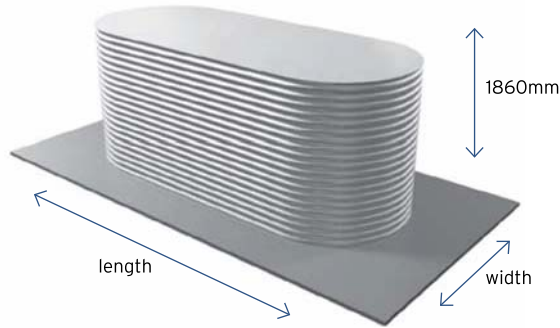

SLIMLINE 1860MM TALL

HEIGHT: 1860 mm
LENGTH: Variable, refer below
WIDTH: Variable, refer below

OTHER HEIGHT OPTIONS IN THIS SERIES* (MM)

1635   1715   1785

* Same price but capacity is reduced

1. Select the width of your tank
2. Select the length of your tank
3. The intersection of these values provides capacity & price

COLOURS: Pricing is for pre-finished Colorbond® colours or plain galvanized steel only. Other colours available via spray painted finish at extra cost.

NOTE: All capacities are nominal prior to fitting size and location on tank. Price includes GST. 400 mm leaf strainer, 25mm outlet, brass ball valve and PVC overflow.

Length (mm)

	1200	1300	1400	1500	1600	1700	1800	1900	2000	2100	2200	2300	2400	2500	2600	2700	2800	2900	3000	3100	3200	3300	3400	3500	
	$1950						$2225						$2770						$3045						
0550	1100L	1200L	1310L	1410L	1510L	1610L	1720L	1820L	1920L	2020L	2120L	2230L	2330L	2430L	2530L	2640L	2740L	2840L	2940L						
0600	1190L	1300L	1410L	1530L	1640L	1750L	1860L	1970L	2080L	2190L	2310L	2420L	2530L	2640L	2750L	2860L	2980L	3090L	3200L						
0650	1280L	1400L	1520L	1640L	1760L	1880L	2000L	2120L	2240L	2370L	2490L	2610L	2730L	2850L	2970L	3090L	3210L	3330L	3450L						
0700	1360L	1490L	1620L	1750L	1880L	2010L	2140L	2270L	2400L	2530L	2660L	2790L	2920L	3050L	3180L	3310L	3450L	3580L	3710L						
0750	1440L	1580L	1720L	1860L	2000L	2140L	2280L	2420L	2560L	2700L	2840L	2980L	3120L	3260L	3400L	3540L	3680L	3820L	3960L						
	$2085						$2360						$2910						$3190						
0800	1530L	1670L	1820L	1970L	2120L	2270L	2420L	2570L	2720L	2860L	3010L	3160L	3310L	3460L	3610L	3760L	3910L	4050L	4200L	4350L	4500L	4650L			
0850	1600L	1760L	1920L	2080L	2240L	2390L	2550L	2710L	2870L	3030L	3180L	3340L	3500L	3660L	3820L	3980L	4130L	4290L	4450L	4610L	4770L	4920L			
0900	1680L	1850L	2020L	2180L	2350L	2520L	2680L	2850L	3020L	3190L	3350L	3520L	3690L	3860L	4020L	4190L	4360L	4530L	4690L	4860L	5030L	5200L			
0950	1760L	1930L	2110L	2290L	2460L	2640L	2820L	2990L	3170L	3350L	3520L	3700L	3880L	4050L	4230L	4410L	4580L	4760L	4940L	5110L	5290L	5470L			
	$2225						$2495						$3045						$3325						
1000	1830L	2010L	2200L	2390L	2570L	2760L	2940L	3130L	3320L	3500L	3690L	3870L	4060L	4250L	4430L	4620L	4800L	4990L	5180L	5360L	5550L	5730L			
1050	1900L	2090L	2290L	2480L	2680L	2880L	3070L	3270L	3460L	3660L	3850L	4050L	4240L	4440L	4630L	4830L	5020L	5220L	5410L	5610L	5800L	6000L			
1100	1970L	2170L	2380L	2580L	2790L	2990L	3190L	3400L	3600L	3810L	4010L	4220L	4420L	4630L	4830L	5040L	5240L	5450L	5650L	5850L	6060L	6260L			
1150	2030L	2250L	2460L	2680L	2890L	3100L	3320L	3530L	3750L	3960L	4170L	4390L	4600L	4810L	5030L	5240L	5460L	5670L	5880L	6100L	6310L	6530L			

Width (mm)