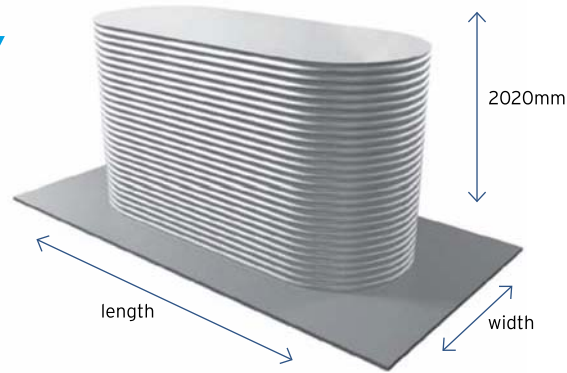

SLIMLINE 2020MM TALL

HEIGHT: 2020 mm
LENGTH: Variable, refer below
WIDTH: Variable, refer below

OTHER HEIGHT OPTIONS IN THIS SERIES* (MM)

1940

* Same price but capacity is reduced

1. Select the width of your tank
2. Select the length of your tank
3. The intersection of these values provides capacity & price

COLOURS: Pricing is for pre-finished Colorbond® colours or plain galvanized steel only. Other colours available via spray painted finish at extra cost.

NOTE: All capacities are nominal prior to fitting size and location on tank. Price includes GST. 400 mm leaf strainer, 25mm outlet, brass ball valve and PVC overflow.

Length (mm)

	1200	1300	1400	1500	1600	1700	1800	1900	2000	2100	2200	2300	2400	2500	2600	2700	2800	2900	3000	3100	3200	3300	3400	3500	
	$1950						$2360						$2910						$3190						
0550	1200L	1310L	1420L	1530L	1640L	1750L	1860L	1970L	2090L	2200L	2310L	2420L	2530L	2640L	2750L	2860L	2970L	3090L	3200L						
0600	1290L	1410L	1540L	1660L	1780L	1900L	2020L	2140L	2260L	2380L	2510L	2630L	2750L	2870L	2990L	3110L	3230L	3350L	3470L						
0650	1390L	1520L	1650L	1780L	1910L	2040L	2180L	2310L	2440L	2570L	2700L	2830L	2960L	3090L	3230L	3360L	3490L	3620L	3750L						
0700	1480L	1620L	1760L	1900L	2040L	2190L	2330L	2470L	2610L	2750L	2890L	3030L	3180L	3320L	3460L	3600L	3740L	3880L	4020L						
0750	1570L	1720L	1870L	2020L	2180L	2330L	2480L	2630L	2780L	2930L	3080L	3240L	3390L	3540L	3690L	3840L	3990L	4140L	4300L						
	$2085						$2495						$3045						$3325						
0800	1660L	1820L	1980L	2140L	2300L	2460L	2630L	2790L	2950L	3110L	3270L	3430L	3600L	3760L	3920L	4080L	4240L	4400L	4570L	4730L	4890L	5050L			
0850	1740L	1910L	2090L	2260L	2430L	2600L	2770L	2940L	3120L	3290L	3460L	3630L	3800L	3970L	4150L	4320L	4490L	4660L	4830L	5000L	5180L	5350L			
0900	1830L	2010L	2190L	2370L	2550L	2730L	2920L	3100L	3280L	3460L	3640L	3830L	4010L	4190L	4370L	4550L	4730L	4920L	5100L	5280L	5460L	5640L			
0950	1910L	2100L	2290L	2480L	2670L	2870L	3060L	3250L	3440L	3630L	3830L	4020L	4210L	4400L	4590L	4790L	4980L	5170L	5360L	5550L	5740L	5940L			
	$2225						$2640						$3180						$3475						
1000	1990L	2190L	2390L	2590L	2790L	3000L	3200L	3400L	3600L	3800L	4010L	4210L	4410L	4610L	4810L	5020L	5220L	5420L	5620L	5820L	6030L	6230L			
1050	2060L	2270L	2490L	2700L	2910L	3120L	3330L	3550L	3760L	3970L	4180L	4400L	4610L	4820L	5030L	5240L	5460L	5670L	5880L	6090L	6300L	6520L			
1100	2140L	2360L	2580L	2800L	3030L	3250L	3470L	3690L	3910L	4140L	4360L	4580L	4800L	5030L	5250L	5470L	5690L	5910L	6140L	6360L	6580L	6800L			
1150	2210L	2440L	2670L	2910L	3140L	3370L	3600L	3840L	4070L	4300L	4530L	4760L	5000L	5230L	5460L	5690L	5930L	6160L	6390L	6620L	6860L	7090L			

Width (mm)