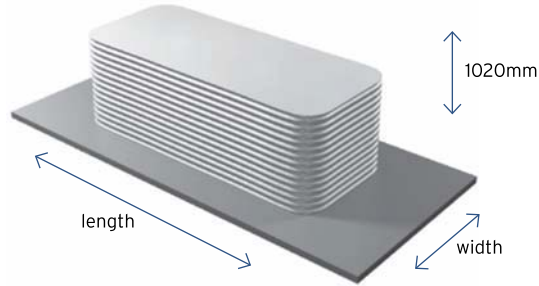

MODLINE 1020MM TALL

HEIGHT: 1020 mm
LENGTH: Variable, refer below
WIDTH: Variable, refer below

OTHER HEIGHT OPTIONS IN THIS SERIES* (MM)

580	650	725	800	880	950

* Same price but capacity is reduced

1. Select the width of your tank
2. Select the length of your tank
3. The intersection of these values provides capacity & price

COLOURS: Pricing is for pre-finished Colorbond® colours or plain galvanized steel only. Other colours available via spray painted finish at extra cost.

NOTE: All capacities are nominal prior to fitting size and location on tank. Price includes GST. 400 mm leaf strainer, 25mm outlet, brass ball valve and PVC overflow.

Length (mm)

	1200	1300	1400	1500	1600	1700	1800	1900	2000	2100	2200	2300	2400	2500	2600	2700	2800	2900	3000	3100	3200	3300	3400	3500
	$1525						$1810						$2085						$2225					
0700	770L	840L	910L	980L	1060L	1130L	1200L	1270L	1340L	1410L	1480L	1560L	1630L	1700L	1770L	1840L	1910L	1980L	2060L	2130L	2200L	2270L	2340L	2410L
0750	830L	910L	980L	1060L	1140L	1210L	1290L	1370L	1440L	1520L	1600L	1670L	1750L	1830L	1900L	1980L	2060L	2130L	2210L	2280L	2360L	2440L	2510L	2590L
	$1665						$1950						$2225						$2360					
0800	890L	970L	1060L	1140L	1220L	1300L	1380L	1460L	1550L	1630L	1710L	1790L	1870L	1950L	2040L	2120L	2200L	2280L	2360L	2440L	2520L	2610L	2690L	2770L
0850	950L	1040L	1130L	1210L	1300L	1390L	1470L	1560L	1650L	1730L	1820L	1910L	1990L	2080L	2170L	2250L	2340L	2430L	2510L	2600L	2690L	2770L	2860L	2950L
0900	1020L	1110L	1200L	1290L	1380L	1470L	1570L	1660L	1750L	1840L	1930L	2020L	2120L	2210L	2300L	2390L	2480L	2580L	2670L	2760L	2850L	2940L	3030L	3130L
0950	1080L	1170L	1270L	1370L	1460L	1560L	1660L	1750L	1850L	1950L	2050L	2140L	2240L	2340L	2430L	2530L	2630L	2720L	2820L	2920L	3010L	3110L	3210L	3300L
	$1810						$2085						$2360						$2495					
1000	1140L	1240L	1340L	1440L	1550L	1650L	1750L	1850L	1950L	2060L	2160L	2260L	2360L	2460L	2570L	2670L	2770L	2870L	2970L	3080L	3180L	3280L	3380L	3480L
1050	1200L	1310L	1410L	1520L	1630L	1730L	1840L	1950L	2060L	2160L	2270L	2380L	2480L	2590L	2700L	2810L	2910L	3020L	3130L	3230L	3340L	3450L	3550L	3660L
1100	1200L	1320L	1430L	1540L	1650L	1760L	1880L	1990L	2100L	2210L	2330L	2440L	2550L	2660L	2770L	2890L	3000L	3110L	3220L	3340L	3450L	3560L	3670L	3780L
1150	1260L	1380L	1500L	1620L	1730L	1850L	1970L	2090L	2200L	2320L	2440L	2550L	2670L	2790L	2910L	3020L	3140L	3260L	3380L	3490L	3610L	3730L	3850L	3960L

Width (mm)