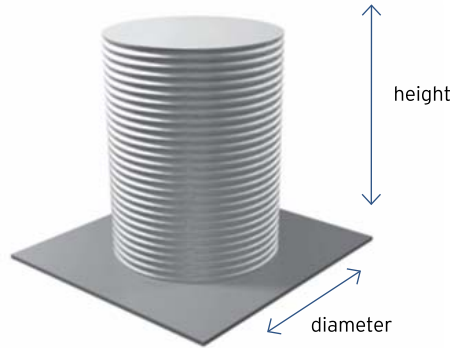

ROUND TANKS

HEIGHT: Variable, refer below
DIAMETER: Variable, refer below

1. Select the width of your tank
2. Select the length of your tank
3. The intersection of these values provides capacity & price

COLOURS: Pricing is for pre-finished Colorbond® colours or plain galvanized steel only. Other colours available via spray painted finish at extra cost.
NOTE: All capacities are nominal prior to fitting size and location on tank. Price includes GST. 400 mm leaf strainer, 25mm outlet, brass ball valve and PVC overflow.

Diameter (mm)

Height (mm)