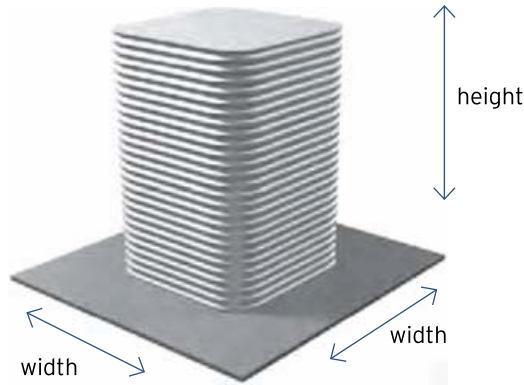

SQUARE TANKS

HEIGHT: Variable, refer below
WIDTH: Variable, refer below

1. Select the width of your tank
2. Select the length of your tank
3. The intersection of these values provides capacity & price

COLOURS: Pricing is for pre-finished Colorbond® colours or plain galvanized steel only. Other colours available via spray painted finish at extra cost.
NOTE: All capacities are nominal prior to fitting size and location on tank. Price includes GST. 400 mm leaf strainer, 25mm outlet, brass ball valve and PVC overflow.

Height (mm)

		580	650	725	800	880	950	1020	1180	1255	1330	1405	1480	1560	1635	1715	1785	1860	1940	2020	2170	2250	2330	2400	2470		
		$1115							$1525						$1950												
1000		530L	590L	660L	730L	810L	870L	940L	1080L	1150L	1220L	1290L	1360L	1430L	1500L	1580L	1640L	1710L	1790L	1860L							
1100		650L	730L	820L	900L	990L	1070L	1150L	1330L	1420L	1500L	1590L	1670L	1760L	1850L	1940L	2020L	2100L	2190L	2280L							
		$1460							$1875						$2290						$2705						
1200		790L	880L	980L	1090L	1190L	1290L	1380L	1600L	1710L	1810L	1910L	2010L	2120L	2220L	2330L	2430L	2530L	2640L	2750L	2950L	3060L	3170L	3270L	3360L		
1300		930L	1040L	1160L	1290L	1410L	1530L	1640L	1900L	2020L	2140L	2260L	2380L	2510L	2630L	2760L	2870L	2990L	3120L	3250L	3490L	3620L	3750L	3870L	3980L		
		$1810							$2225						$2640						$3045						
1400		1090L	1220L	1360L	1500L	1650L	1780L	1920L	2220L	2360L	2500L	2640L	2780L	2930L	3070L	3220L	3360L	3500L	3650L	3800L	4080L	4230L	4380L	4510L	4650L		
1500		1260L	1410L	1570L	1730L	1910L	2060L	2210L	2560L	2720L	2880L	3050L	3210L	3380L	3550L	3720L	3870L	4040L	4210L	4380L	4710L	4880L	5060L	5210L	5360L		
		$2155							$2565						$2980						$3395						
1600		1430L	1610L	1790L	1980L	2180L	2350L	2530L	2920L	3110L	3300L	3480L	3670L	3870L	4050L	4250L	4430L	4610L	4810L	5010L	5380L	5580L	5780L	5950L	6130L		
1700		1630L	1820L	2030L	2250L	2470L	2670L	2860L	3310L	3520L	3740L	3950L	4160L	4380L	4590L	4820L	5020L	5230L	5450L	5680L	6100L	6320L	6550L	6750L	6940L		
		$2495							$2910						$3325						$3740						
1800		1830L	2050L	2290L	2530L	2780L	3000L	3220L	3730L	3960L	4200L	4440L	4680L	4930L	5170L	5420L	5640L	5880L	6130L	6380L	6860L	7110L	7360L	7590L	7810L		

Width (mm)