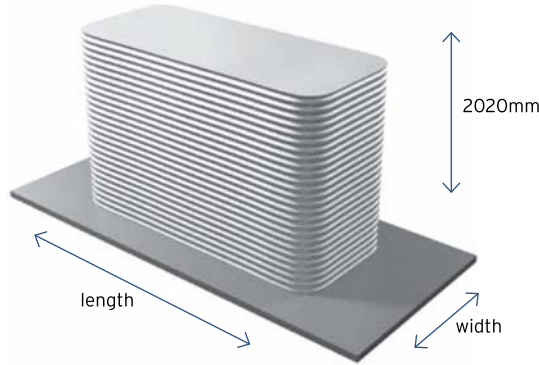

MODLINE 2020MM TALL

HEIGHT: 2020 mm
LENGTH: Variable, refer below
WIDTH: Variable, refer below

OTHER HEIGHT OPTIONS IN THIS SERIES* (MM)

1940

* Same price but capacity is reduced

1. Select the width of your tank
2. Select the length of your tank
3. The intersection of these values provides capacity & price

COLOURS: Pricing is for pre-finished Colorbond® colours or plain galvanized steel only. Other colours available via spray painted finish at extra cost.

NOTE: All capacities are nominal prior to fitting size and location on tank. Price includes GST. 400 mm leaf strainer, 25mm outlet, brass ball valve and PVC overflow.

Length (mm)

	1200	1300	1400	1500	1600	1700	1800	1900	2000	2100	2200	2300	2400	2500	2600	2700	2800	2900	3000	3100	3200	3300	3400	3500	
	$2085						$2495						$3190						$3325						
0700	1530L	1670L	1810L	1950L	2100L	2240L	2380L	2520L	2660L	2800L	2940L	3090L	3230L	3370L	3510L	3650L	3790L	3930L	4080L						
0750	1650L	1800L	1950L	2110L	2260L	2410L	2560L	2710L	2860L	3010L	3170L	3320L	3470L	3620L	3770L	3920L	4080L	4230L	4380L						
	$2225						$2640						$3325						$3475						
0800	1770L	1930L	2100L	2260L	2420L	2580L	2740L	2900L	3070L	3230L	3390L	3550L	3710L	3870L	4040L	4200L	4360L	4520L	4680L	4840L	5000L	5170L			
0850	1890L	2070L	2240L	2410L	2580L	2750L	2920L	3100L	3270L	3440L	3610L	3780L	3950L	4130L	4300L	4470L	4640L	4810L	4980L	5160L	5330L	5500L			
0900	2020L	2200L	2380L	2560L	2740L	2920L	3110L	3290L	3470L	3650L	3830L	4010L	4200L	4380L	4560L	4740L	4920L	5110L	5290L	5470L	5650L	5830L			
0950	2140L	2330L	2520L	2710L	2900L	3100L	3290L	3480L	3670L	3860L	4060L	4250L	4440L	4630L	4820L	5010L	5210L	5400L	5590L	5780L	5970L	6170L			
	$2360						$2770						$3475						$3605						
1000	2150L	2350L	2550L	2750L	2950L	3160L	3360L	3560L	3760L	3960L	4170L	4370L	4570L	4770L	4970L	5180L	5380L	5580L	5780L	5980L	6190L	6390L			
1050	2270L	2480L	2690L	2900L	3120L	3330L	3540L	3750L	3960L	4180L	4390L	4600L	4810L	5020L	5240L	5450L	5660L	5870L	6080L	6300L	6510L	6720L			
1100	2390L	2610L	2830L	3050L	3280L	3500L	3720L	3940L	4170L	4390L	4610L	4830L	5050L	5280L	5500L	5720L	5940L	6170L	6390L	6610L	6830L	7050L			
1150	2510L	2740L	2970L	3210L	3440L	3670L	3900L	4140L	4370L	4600L	4830L	5060L	5300L	5530L	5760L	5990L	6230L	6460L	6690L	6920L	7160L	7390L			

Width (mm)