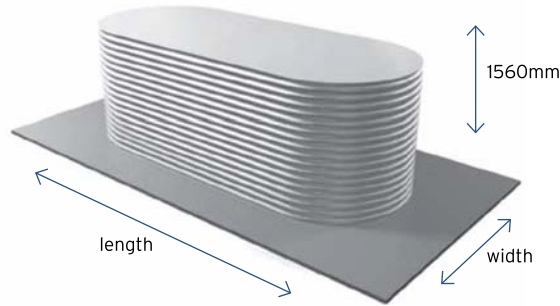

SLIMLINE 1560MM TALL

HEIGHT: 1560 mm
LENGTH: Variable, refer below
WIDTH: Variable, refer below

OTHER HEIGHT OPTIONS IN THIS SERIES* (MM)

1180	1255	1330	1405	1480

* Same price but capacity is reduced

1. Select the width of your tank
2. Select the length of your tank
3. The intersection of these values provides capacity & price

COLOURS: Pricing is for pre-finished Colorbond® colours or plain galvanized steel only. Other colours available via spray painted finish at extra cost.
NOTE: All capacities are nominal prior to fitting size and location on tank. Price includes GST. 400 mm leaf strainer, 25mm outlet, brass ball valve and PVC overflow.

Length (mm)

Width (mm)	Length (mm)																								
	1200	1300	1400	1500	1600	1700	1800	1900	2000	2100	2200	2300	2400	2500	2600	2700	2800	2900	3000	3100	3200	3300	3400	3500	
	$1665					$1950					$2360					$2495									
0550	920L	1010L	1090L	1180L	1270L	1350L	1440L	1520L	1610L	1700L	1780L	1870L	1950L	2040L	2120L	2210L	2300L	2380L	2470L	2550L	2640L	2730L	2810L	2900L	
0600	1000L	1090L	1180L	1280L	1370L	1470L	1560L	1650L	1750L	1840L	1930L	2030L	2120L	2210L	2310L	2400L	2500L	2590L	2680L	2780L	2870L	2960L	3060L	3150L	
0650	1070L	1170L	1270L	1370L	1480L	1580L	1680L	1780L	1880L	1980L	2080L	2190L	2290L	2390L	2490L	2590L	2690L	2790L	2900L	3000L	3100L	3200L	3300L	3400L	
0700	1140L	1250L	1360L	1470L	1580L	1690L	1800L	1910L	2010L	2120L	2230L	2340L	2450L	2560L	2670L	2780L	2890L	3000L	3110L	3220L	3330L	3430L	3540L	3650L	
0750	1210L	1330L	1440L	1560L	1680L	1800L	1910L	2030L	2150L	2260L	2380L	2500L	2610L	2730L	2850L	2970L	3080L	3200L	3320L	3430L	3550L	3670L	3780L	3900L	
	$1810					$2085					$2495					$2640									
0800	1280L	1400L	1530L	1650L	1780L	1900L	2030L	2150L	2280L	2400L	2530L	2650L	2780L	2900L	3030L	3150L	3280L	3400L	3520L	3650L	3770L	3900L	4020L	4150L	
0850	1340L	1480L	1610L	1740L	1870L	2010L	2140L	2270L	2410L	2540L	2670L	2800L	2940L	3070L	3200L	3330L	3470L	3600L	3730L	3860L	4000L	4130L	4260L	4390L	
0900	1410L	1550L	1690L	1830L	1970L	2110L	2250L	2390L	2530L	2670L	2810L	2950L	3090L	3230L	3370L	3510L	3660L	3800L	3940L	4080L	4220L	4360L	4500L	4640L	
0950	1470L	1620L	1770L	1920L	2060L	2210L	2360L	2510L	2660L	2810L	2950L	3100L	3250L	3400L	3550L	3690L	3840L	3990L	4140L	4290L	4440L	4580L	4730L	4880L	
	$1950					$2225					$2640					$2770									
1000	1530L	1690L	1840L	2000L	2160L	2310L	2470L	2620L	2780L	2940L	3090L	3250L	3400L	3560L	3720L	3870L	4030L	4180L	4340L	4500L	4650L	4810L	4960L	5120L	
1050	1590L	1760L	1920L	2080L	2250L	2410L	2570L	2740L	2900L	3070L	3230L	3390L	3560L	3720L	3880L	4050L	4210L	4380L	4540L	4700L	4870L	5030L	5200L	5360L	
1100	1650L	1820L	1990L	2160L	2340L	2510L	2680L	2850L	3020L	3190L	3370L	3540L	3710L	3880L	4050L	4220L	4390L	4570L	4740L	4910L	5080L	5250L	5420L	5600L	
1150	1710L	1880L	2060L	2240L	2420L	2600L	2780L	2960L	3140L	3320L	3500L	3680L	3860L	4040L	4220L	4400L	4580L	4750L	4930L	5110L	5290L	5470L	5650L	5830L