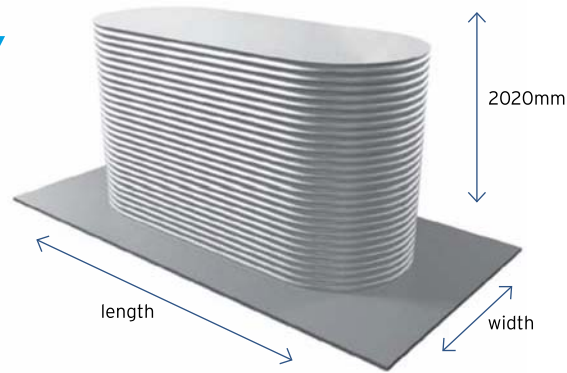

SLIMLINE 1860MM TALL

HEIGHT: 1860 mm
LENGTH: Variable, refer below
WIDTH: Variable, refer below

OTHER HEIGHT OPTIONS IN THIS SERIES* (MM)

1635	1715	1785
------	------	------

* Same price but capacity is reduced

1. Select the width of your tank
2. Select the length of your tank
3. The intersection of these values provides capacity & price

COLOURS: Pricing is for pre-finished Colorbond® colours or plain galvanized steel only. Other colours available via spray painted finish at extra cost.

Width (mm)

SLIMLINE 2020MM TALL

HEIGHT: 2020 mm
LENGTH: Variable, refer below
WIDTH: Variable, refer below

OTHER HEIGHT OPTIONS IN THIS SERIES* (MM)

1940

* Same price but capacity is reduced

1. Select the width of your tank
2. Select the length of your tank
3. The intersection of these values provides capacity & price