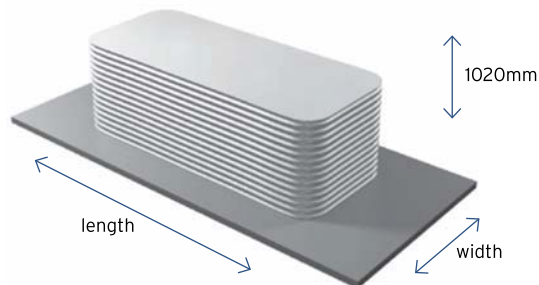

MODLINE 1020MM TALL

HEIGHT: 1020 mm
LENGTH: Variable, refer below
WIDTH: Variable, refer below

OTHER HEIGHT OPTIONS IN THIS SERIES* (MM)

580	650	725	800	880	950

* Same price but capacity is reduced

1. Select the width of your tank
2. Select the length of your tank
3. The intersection of these values provides capacity & price

COLOURS: Pricing is for pre-finished Colorbond® colours or plain galvanized steel only. Other colours available via spray painted finish at extra cost.

NOTE: All capacities are nominal prior to fitting size and location on tank. Price includes GST. 400 mm leaf strainer, 25mm outlet, brass ball valve and PVC overflow.

Length (mm)

	1200	1300	1400	1500	1600	1700	1800	1900	2000	2100	2200	2300	2400	2500	2600	2700	2800	2900	3000	3100	3200	3300	3400	3500
	$1525						$1810						$2085						$2225					
0700	770L	840L	910L	980L	1060L	1130L	1200L	1270L	1340L	1410L	1480L	1560L	1630L	1700L	1770L	1840L	1910L	1980L	2060L	2130L	2200L	2270L	2340L	2410L
0750	830L	910L	980L	1060L	1140L	1210L	1290L	1370L	1440L	1520L	1600L	1670L	1750L	1830L	1900L	1980L	2060L	2130L	2210L	2280L	2360L	2440L	2510L	2590L
	$1665						$1950						$2225						$2360					
0800	890L	970L	1060L	1140L	1220L	1300L	1380L	1460L	1550L	1630L	1710L	1790L	1870L	1950L	2040L	2120L	2200L	2280L	2360L	2440L	2520L	2610L	2690L	2770L
0850	950L	1040L	1130L	1210L	1300L	1390L	1470L	1560L	1650L	1730L	1820L	1910L	1990L	2080L	2170L	2250L	2340L	2430L	2510L	2600L	2690L	2770L	2860L	2950L
0900	1020L	1110L	1200L	1290L	1380L	1470L	1570L	1660L	1750L	1840L	1930L	2020L	2120L	2210L	2300L	2390L	2480L	2580L	2670L	2760L	2850L	2940L	3030L	3130L
0950	1080L	1170L	1270L	1370L	1460L	1560L	1660L	1750L	1850L	1950L	2050L	2140L	2240L	2340L	2430L	2530L	2630L	2720L	2820L	2920L	3010L	3110L	3210L	3300L
	$1810						$2085						$2360						$2495					
1000	1140L	1240L	1340L	1440L	1550L	1650L	1750L	1850L	1950L	2060L	2160L	2260L	2360L	2460L	2570L	2670L	2770L	2870L	2970L	3080L	3180L	3280L	3380L	3480L
1050	1200L	1310L	1410L	1520L	1630L	1730L	1840L	1950L	2060L	2160L	2270L	2380L	2480L	2590L	2700L	2810L	2910L	3020L	3130L	3230L	3340L	3450L	3550L	3660L
1100	1200L	1320L	1430L	1540L	1650L	1760L	1880L	1990L	2100L	2210L	2330L	2440L	2550L	2660L	2770L	2890L	3000L	3110L	3220L	3340L	3450L	3560L	3670L	3780L
1150	1260L	1380L	1500L	1620L	1730L	1850L	1970L	2090L	2200L	2320L	2440L	2550L	2670L	2790L	2910L	3020L	3140L	3260L	3380L	3490L	3610L	3730L	3850L	3960L

Width (mm)