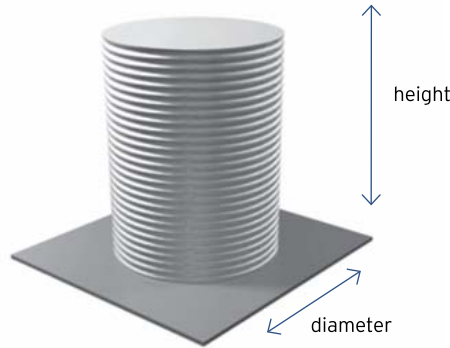

ROUND TANKS

HEIGHT: Variable, refer below
DIAMETER: Variable, refer below

1. Select the width of your tank
2. Select the length of your tank
3. The intersection of these values provides capacity & price

COLOURS: Pricing is for pre-finished Colorbond® colours or plain galvanized steel only. Other colours available via spray painted finish at extra cost.
NOTE: All capacities are nominal prior to fitting size and location on tank. Price includes GST. 400 mm leaf strainer, 25mm outlet, brass ball valve and PVC overflow.

Diameter (mm)

Height (mm)