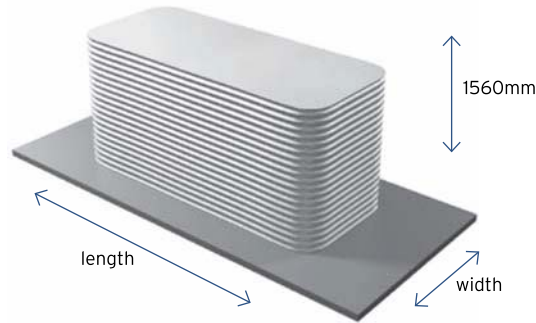

MODLINE 1560MM TALL

HEIGHT: 1560 mm
LENGTH: Variable, refer below
WIDTH: Variable, refer below

OTHER HEIGHT OPTIONS IN THIS SERIES* (MM)

1180	1255	1330	1405	1480

* Same price but capacity is reduced

1. Select the width of your tank
2. Select the length of your tank
3. The intersection of these values provides capacity & price

Length (mm)

Width (mm)

	1200	1300	1400	1500	1600	1700	1800	1900	2000	2100	2200	2300	2400	2500	2600	2700	2800	2900	3000	3100	3200	3300	3400	3500
	$1810						$2085						$2495						$2640					
0700	1180L	1290L	1400L	1510L	1620L	1730L	1840L	1950L	2050L	2160L	2270L	2380L	2490L	2600L	2710L	2820L	2930L	3040L	3150L	3260L	3360L	3470L	3580L	3690L
0750	1270L	1390L	1510L	1630L	1740L	1860L	1980L	2090L	2210L	2330L	2440L	2560L	2680L	2800L	2910L	3030L	3150L	3260L	3380L	3500L	3610L	3730L	3850L	3970L
	$1950						$2225						$2640						$2770					
0800	1370L	1490L	1620L	1740L	1870L	1990L	2120L	2240L	2370L	2490L	2620L	2740L	2870L	2990L	3120L	3240L	3360L	3490L	3610L	3740L	3860L	3990L	4110L	4240L
0850	1460L	1590L	1730L	1860L	1990L	2120L	2260L	2390L	2520L	2650L	2790L	2920L	3050L	3190L	3320L	3450L	3580L	3720L	3850L	3980L	4110L	4250L	4380L	4510L
0900	1560L	1700L	1840L	1980L	2120L	2260L	2400L	2540L	2680L	2820L	2960L	3100L	3240L	3380L	3520L	3660L	3800L	3940L	4080L	4220L	4360L	4500L	4640L	4780L
0950	1650L	1800L	1950L	2090L	2240L	2390L	2540L	2690L	2830L	2980L	3130L	3280L	3430L	3580L	3720L	3870L	4020L	4170L	4320L	4460L	4610L	4760L	4910L	5060L
	$2085						$2360						$2770						$2910					
1000	1740L	1900L	2050L	2210L	2370L	2520L	2680L	2830L	2990L	3150L	3300L	3460L	3610L	3770L	3930L	4080L	4240L	4390L	4550L	4710L	4860L	5020L	5170L	5330L
1050	1840L	2000L	2160L	2330L	2490L	2650L	2820L	2980L	3150L	3310L	3470L	3640L	3800L	3970L	4130L	4290L	4460L	4620L	4780L	4950L	5110L	5280L	5440L	5600L
1100	1840L	2010L	2190L	2360L	2530L	2700L	2870L	3040L	3220L	3390L	3560L	3730L	3900L	4070L	4250L	4420L	4590L	4760L	4930L	5100L	5280L	5450L	5620L	5790L
1150	1940L	2120L	2300L	2480L	2650L	2830L	3010L	3190L	3370L	3550L	3730L	3910L	4090L	4270L	4450L	4630L	4810L	4990L	5170L	5350L	5520L	5700L	5880L	6060L