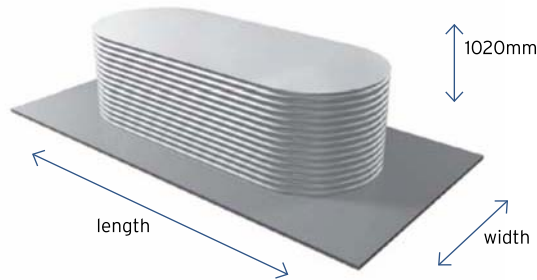

PRICE LIST

updated April 2024

STEEL TANKS

SLIMLINE 1020MM TALL

HEIGHT: 1020 mm
LENGTH: Variable, refer below
WIDTH: Variable, refer below

OTHER HEIGHT OPTIONS IN THIS SERIES* (MM)

580	650	725	800	880	950
-----	-----	-----	-----	-----	-----

* Same price but capacity is reduced

1. Select the width of your tank
2. Select the length of your tank
3. The intersection of these values provides capacity & price

COLOURS: Pricing is for pre-finished Colorbond® colours or plain galvanized steel only. Other colours available via spray painted finish at extra cost.