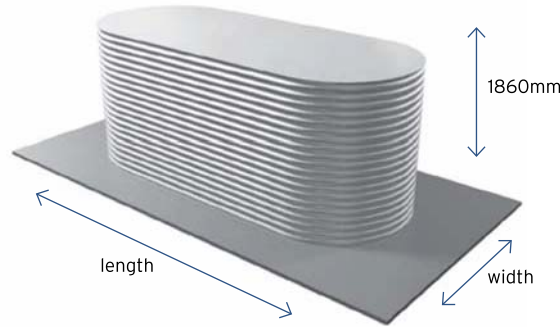

Width (mm)

SLIMLINE 1560MM TALL

HEIGHT: 1560 mm
LENGTH: Variable, refer below
WIDTH: Variable, refer below

OTHER HEIGHT OPTIONS IN THIS SERIES* (MM)

1180	1255	1330	1405	1480
------	------	------	------	------

* Same price but capacity is reduced

1. Select the width of your tank
2. Select the length of your tank
3. The intersection of these values provides capacity & price

COLOURS: Pricing is for pre-finished Colorbond® colours or plain galvanized steel only. Other colours available via spray painted finish at extra cost.
NOTE: All capacities are nominal prior to fitting size and location on tank. Price includes GST. 400 mm leaf strainer, 25mm outlet, brass ball valve and PVC overflow.

SLIMLINE 1860MM TALL

HEIGHT: 1860 mm
LENGTH: Variable, refer below
WIDTH: Variable, refer below

OTHER HEIGHT OPTIONS IN THIS SERIES* (MM)

1635	1715	1785
------	------	------

* Same price but capacity is reduced