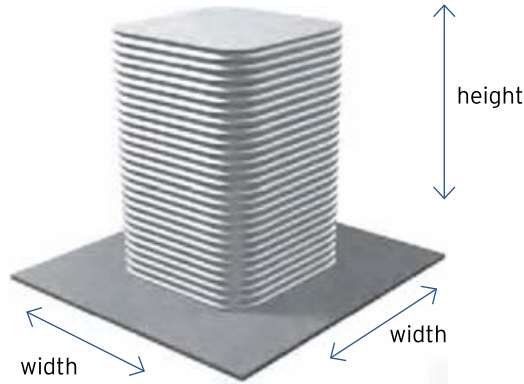

SQUARE TANKS

HEIGHT: Variable, refer below
WIDTH: Variable, refer below

1. Select the width of your tank
2. Select the length of your tank
3. The intersection of these values provides capacity & price

COLOURS: Pricing is for pre-finished Colorbond® colours or plain galvanized steel only. Other colours available via spray painted finish at extra cost.
NOTE: All capacities are nominal prior to fitting size and location on tank. Price includes GST. 400 mm leaf strainer, 25mm outlet, brass ball valve and PVC overflow.

Height (mm)

		580	650	725	800	880	950	1020	1180	1255	1330	1405	1480	1560	1635	1715	1785	1860	1940	2020	2170	2250	2330	2400	2470		
		$1115							$1525						$1950												
1000		530L	590L	660L	730L	810L	870L	940L	1080L	1150L	1220L	1290L	1360L	1430L	1500L	1580L	1640L	1710L	1790L	1860L							
1100		650L	730L	820L	900L	990L	1070L	1150L	1330L	1420L	1500L	1590L	1670L	1760L	1850L	1940L	2020L	2100L	2190L	2280L							
		$1460							$1875						$2290						$2705						
1200		790L	880L	980L	1090L	1190L	1290L	1380L	1600L	1710L	1810L	1910L	2010L	2120L	2220L	2330L	2430L	2530L	2640L	2750L	2950L	3060L	3170L	3270L	3360L		
1300		930L	1040L	1160L	1290L	1410L	1530L	1640L	1900L	2020L	2140L	2260L	2380L	2510L	2630L	2760L	2870L	2990L	3120L	3250L	3490L	3620L	3750L	3870L	3980L		
		$1810							$2225						$2640						$3045						
1400		1090L	1220L	1360L	1500L	1650L	1780L	1920L	2220L	2360L	2500L	2640L	2780L	2930L	3070L	3220L	3360L	3500L	3650L	3800L	4080L	4230L	4380L	4510L	4650L		
1500		1260L	1410L	1570L	1730L	1910L	2060L	2210L	2560L	2720L	2880L	3050L	3210L	3380L	3550L	3720L	3870L	4040L	4210L	4380L	4710L	4880L	5060L	5210L	5360L		
		$2155							$2565						$2980						$3395						
1600		1430L	1610L	1790L	1980L	2180L	2350L	2530L	2920L	3110L	3300L	3480L	3670L	3870L	4050L	4250L	4430L	4610L	4810L	5010L	5380L	5580L	5780L	5950L	6130L		
1700		1630L	1820L	2030L	2250L	2470L	2670L	2860L	3310L	3520L	3740L	3950L	4160L	4380L	4590L	4820L	5020L	5230L	5450L	5680L	6100L	6320L	6550L	6750L	6940L		
		$2495							$2910						$3325						$3740						
1800		1830L	2050L	2290L	2530L	2780L	3000L	3220L	3730L	3960L	4200L	4440L	4680L	4930L	5170L	5420L	5640L	5880L	6130L	6380L	6860L	7110L	7360L	7590L	7810L		

Width (mm)