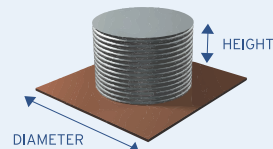

FEATURES:

- Made from BlueScope AQUAPLATE® steel
- 5 year warranty
- Safe edge
- Stainless reinforcing

SLIMLINE 510MM GARDEN BED

HEIGHT: 510mm
 LENGTH: Variable, refer table
 WIDTH: Variable, refer table

SLIMLINE 800MM GARDEN BED

HEIGHT: 800mm
 LENGTH: Variable, refer table
 WIDTH: Variable, refer table

		LENGTH (MM)									
WIDTH (MM)		1200	1600	1800	2000	2200	2400	2600	2800	3000	
	600		\$455	\$460	\$485	\$490	\$495	\$525	\$530	\$535	\$565
700		\$460	\$465	\$490	\$495	\$500	\$530	\$535	\$540	\$570	
800		\$470	\$475	\$500	\$505	\$540	\$540	\$545	\$550	\$580	
900		\$475	\$480	\$505	\$510	\$515	\$545	\$550	\$555	\$585	
1000		-	\$490	\$515	\$520	\$525	\$555	\$560	\$565	\$595	
1100		-	\$500	\$520	\$530	\$560	\$565	\$570	\$600	\$620	
Base		Add \$155 to above prices			Add \$185 to above prices			Add \$220 to above prices			

SLIMLINE 1020MM GARDEN BED

HEIGHT: 1020mm
 LENGTH: Variable, refer table
 WIDTH: Variable, refer table

		LENGTH (MM)									
WIDTH (MM)		1200	1600	1800	2000	2200	2400	2600	2800	3000	
	600		\$500	\$505	\$530	\$535	\$540	\$570	\$575	\$580	\$610
700		\$505	\$510	\$535	\$540	\$545	\$575	\$580	\$585	\$615	
800		\$515	\$520	\$545	\$550	\$555	\$585	\$590	\$595	\$625	
900		\$520	\$525	\$550	\$555	\$560	\$590	\$595	\$600	\$630	
1000		-	\$535	\$560	\$565	\$570	\$600	\$605	\$610	\$640	
1100		-	\$545	\$565	\$570	\$575	\$605	\$610	\$615	\$645	
Base		Add \$155 to above prices			Add \$185 to above prices			Add \$220 to above prices			

ROUND GARDEN BED

HEIGHT: 510mm, 800 and 1020 mm
 DIAMETER: Variable, refer table

		DIAMETER (MM)									
HEIGHT (MM)			1000	1200	1400	1600	1800	2000	2200	2400	
	510		-	\$390	\$430	\$435	\$440	\$485	\$490	\$495	\$545
800		-	\$455	\$495	\$500	\$505	\$550	\$555	\$560	\$610	
1020		-	\$500	\$540	\$545	\$550	\$595	\$600	\$605	\$655	
Base		Add \$220 to above prices			Add \$260 to above prices			Add \$315 to above prices			