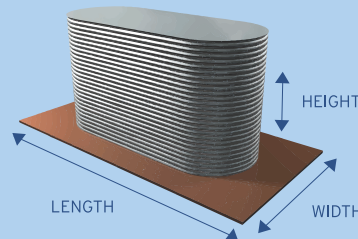

FEATURES:

- Made from BlueScope AQUAPLATE® steel
- 5 year warranty
- Safe edge
- Stainless reinforcing

SLIMLINE 510MM GARDEN BED

HEIGHT: 510mm
 LENGTH: Variable, refer table
 WIDTH: Variable, refer table

SLIMLINE 800MM GARDEN BED

HEIGHT: 800mm
 LENGTH: Variable, refer table
 WIDTH: Variable, refer table

		LENGTH (MM)									
WIDTH (MM)		1200	1600	1800	2000	2200	2400	2600	2800	3000	
	600		\$455	\$460	\$485	\$490	\$495	\$525	\$530	\$535	\$565
700		\$460	\$465	\$490	\$495	\$500	\$530	\$535	\$540	\$570	
800		\$470	\$475	\$500	\$505	\$540	\$540	\$545	\$550	\$580	
900		\$475	\$480	\$505	\$510	\$515	\$545	\$550	\$555	\$585	
1000		-	\$490	\$515	\$520	\$525	\$555	\$560	\$565	\$595	
1100		-	\$500	\$520	\$530	\$560	\$565	\$570	\$600	\$620	
Base		Add \$155 to above prices			Add \$185 to above prices			Add \$220 to above prices			

SLIMLINE 1020MM GARDEN BED

HEIGHT: 1020mm
 LENGTH: Variable, refer table
 WIDTH: Variable, refer table

		LENGTH (MM)									
WIDTH (MM)		1200	1600	1800	2000	2200	2400	2600	2800	3000	
	600		\$500	\$505	\$530	\$535	\$540	\$570	\$575	\$580	\$610
700		\$505	\$510	\$535	\$540	\$545	\$575	\$580	\$585	\$615	
800		\$515	\$520	\$545	\$550	\$555	\$585	\$590	\$595	\$625	
900		\$520	\$525	\$550	\$555	\$560	\$590	\$595	\$600	\$630	
1000		-	\$535	\$560	\$565	\$570	\$600	\$605	\$610	\$640	
1100		-	\$545	\$565	\$570	\$575	\$605	\$610	\$615	\$645	
Base		Add \$155 to above prices			Add \$185 to above prices			Add \$220 to above prices			

ROUND GARDEN BED

HEIGHT: 510mm, 800 and 1020 mm
 DIAMETER: Variable, refer table

		DIAMETER (MM)									
HEIGHT (MM)			1000	1200	1400	1600	1800	2000	2200	2400	
	510		-	\$390	\$430	\$435	\$440	\$485	\$490	\$495	\$545
800		-	\$455	\$495	\$500	\$505	\$550	\$555	\$560	\$610	
1020		-	\$500	\$540	\$545	\$550	\$595	\$600	\$605	\$655	
Base		Add \$220 to above prices			Add \$260 to above prices			Add \$315 to above prices			