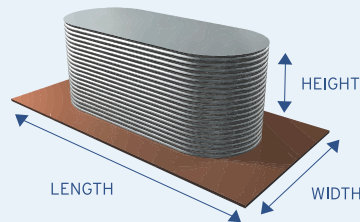

FEATURES:

- Made from BlueScope AQUAPLATE® steel
- 5 year warranty
- Safe edge
- Stainless reinforcing

SLIMLINE 510MM GARDEN BED

HEIGHT: 510mm
 LENGTH: Variable, refer table
 WIDTH: Variable, refer table

		LENGTH (MM)									
WIDTH (MM)		1200	1600	1800	2000	2200	2400	2600	2800	3000	
	600		\$390	\$395	\$420	\$425	\$430	\$460	\$465	\$470	\$500
700		\$395	\$400	\$425	\$430	\$435	\$465	\$470	\$475	\$505	
800		\$405	\$410	\$435	\$440	\$445	\$475	\$480	\$485	\$515	
900		\$410	\$415	\$440	\$445	\$450	\$480	\$485	\$490	\$520	
1000		-	\$425	\$450	\$455	\$460	\$490	\$495	\$500	\$530	
1100		-	\$435	\$455	\$460	\$465	\$495	\$500	\$505	\$535	
Base		Add \$155 to above prices			Add \$185 to above prices			Add \$220 to above prices			

SLIMLINE 800MM GARDEN BED

HEIGHT: 800mm
 LENGTH: Variable, refer table
 WIDTH: Variable, refer table

		LENGTH (MM)									
WIDTH (MM)		1200	1600	1800	2000	2200	2400	2600	2800	3000	
	600		\$455	\$460	\$485	\$490	\$495	\$525	\$530	\$535	\$565
700		\$460	\$465	\$490	\$495	\$500	\$530	\$535	\$540	\$570	
800		\$470	\$475	\$500	\$505	\$540	\$540	\$545	\$550	\$580	
900		\$475	\$480	\$505	\$510	\$515	\$545	\$550	\$555	\$585	
1000		-	\$490	\$515	\$520	\$525	\$555	\$560	\$565	\$595	
1100		-	\$500	\$520	\$530	\$560	\$565	\$570	\$600	\$620	
Base		Add \$155 to above prices			Add \$185 to above prices			Add \$220 to above prices			

SLIMLINE 1020MM GARDEN BED

HEIGHT: 1020mm
 LENGTH: Variable, refer table
 WIDTH: Variable, refer table

		LENGTH (MM)									
WIDTH (MM)		1200	1600	1800	2000	2200	2400	2600	2800	3000	
	600		\$500	\$505	\$530	\$535	\$540	\$570	\$575	\$580	\$610
700		\$505	\$510	\$535	\$540	\$545	\$575	\$580	\$585	\$615	
800		\$515	\$520	\$545	\$550	\$555	\$585	\$590	\$595	\$625	
900		\$520	\$525	\$550	\$555	\$560	\$590	\$595	\$600	\$630	
1000		-	\$535	\$560	\$565	\$570	\$600	\$605	\$610	\$640	
1100		-	\$545	\$565	\$570	\$575	\$605	\$610	\$615	\$645	
Base		Add \$155 to above prices			Add \$185 to above prices			Add \$220 to above prices			