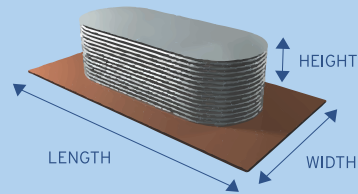

Non-standard painted colours attract a \$50 paint charge per garden bed.

DELIVERY: Free delivery to selected metro areas of Sydney, Melbourne and Brisbane only. Visit gardenbeds.kingspanwater.com.au to check if we deliver in your area. Garden beds are delivered by Kingspan.

FEATURES:

- Made from BlueScope AQUAPLATE® steel
- 5 year warranty
- Safe edge
- Stainless reinforcing

SLIMLINE 510MM GARDEN BED

HEIGHT: 510mm
 LENGTH: Variable, refer table
 WIDTH: Variable, refer table

		LENGTH (MM)									
WIDTH (MM)		1200	1600	1800	2000	2200	2400	2600	2800	3000	
	600		\$390	\$395	\$420	\$425	\$430	\$460	\$465	\$470	\$500
700		\$395	\$400	\$425	\$430	\$435	\$465	\$470	\$475	\$505	
800		\$405	\$410	\$435	\$440	\$445	\$475	\$480	\$485	\$515	
900		\$410	\$415	\$440	\$445	\$450	\$480	\$485	\$490	\$520	
1000		-	\$425	\$450	\$455	\$460	\$490	\$495	\$500	\$530	
1100		-	\$435	\$455	\$460	\$465	\$495	\$500	\$505	\$535	
Base		Add \$155 to above prices			Add \$185 to above prices			Add \$220 to above prices			

SLIMLINE 800MM GARDEN BED

HEIGHT: 800mm
 LENGTH: Variable, refer table
 WIDTH: Variable, refer table

		LENGTH (MM)									
WIDTH (MM)		1200	1600	1800	2000	2200	2400	2600	2800	3000	
	600		\$455	\$460	\$485	\$490	\$495	\$525	\$530	\$535	\$565
700		\$460	\$465	\$490	\$495	\$500	\$530	\$535	\$540	\$570	
800		\$470	\$475	\$500	\$505	\$540	\$540	\$545	\$550	\$580	
900		\$475	\$480	\$505	\$510	\$515	\$545	\$550	\$555	\$585	
1000		-	\$490	\$515	\$520	\$525	\$555	\$560	\$565	\$595	
1100		-	\$500	\$520	\$530	\$560	\$565	\$570	\$600	\$620	
Base		Add \$155 to above prices			Add \$185 to above prices			Add \$220 to above prices			