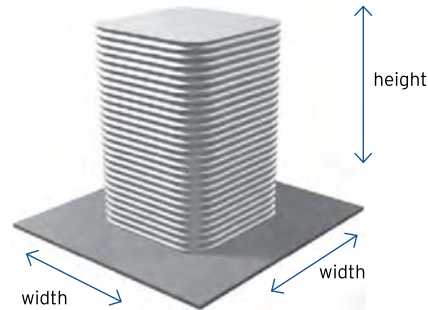

SQUARE TANKS

HEIGHT: Variable, refer below
WIDTH: Variable, refer below

1. Select the width of your tank
2. Select the length of your tank
3. The intersection of these values provides capacity & price

COLOURS:

Pricing is for pre-finished Colorbond® colours or plain galvanized steel only. Other colours available via spray painted finish at extra cost, see p14. All capacities are nominal. Price includes GST. 400 mm leaf strainer, 25mm outlet, brass ball valve and PVC overflow. Delivery to site costs, see p15.