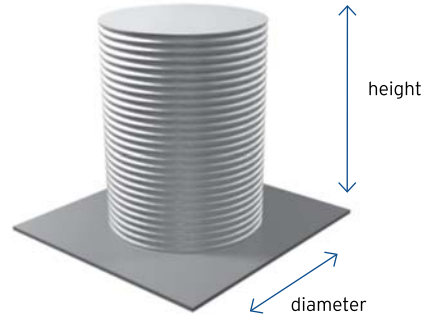

ROUND TANKS

HEIGHT: variable, refer below
DIAMETER: Variable, refer below

1. Select the width of your tank
2. Select the length of your tank
3. The intersection of these values provides capacity & price

COLOURS:

Pricing is for pre-finished Colorbond® colours or plain galvanized steel only. Other colours available via spray painted finish at extra cost, see p14. All capacities are nominal. Price includes GST. 400 mm leaf strainer, 25mm outlet, brass ball valve and PVC overflow. Delivery to site costs, see p15.

Diameter (mm)

HEIGHT: variable, refer below
DIAMETER: Variable, refer below

ROUND TANKS

1. Select the width of your tank
2. Select the length of your tank
3. The intersection of these values provides capacity & price