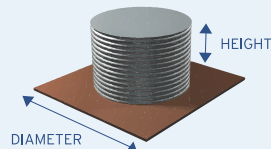

FEATURES:

- Made from BlueScope AQUAPLATE® steel
- 5 year warranty
- Safe edge
- Stainless reinforcing

SLIMLINE 510MM GARDEN BED

HEIGHT: 510mm
 LENGTH: Variable, refer table
 WIDTH: Variable, refer table

SLIMLINE 800MM GARDEN BED

HEIGHT: 800mm
 LENGTH: Variable, refer table
 WIDTH: Variable, refer table

WIDTH (MM)	LENGTH (MM)								
	1200	1600	1800	2000	2200	2400	2600	2800	3000
600	\$351	\$399	\$414	\$441	\$472	\$488	\$510	\$531	\$556
700	\$354	\$407	\$425	\$449	\$474	\$495	\$518	\$540	\$563
800	\$362	\$416	\$444	\$458	\$480	\$500	\$524	\$546	\$568
900	\$370	\$420	\$449	\$463	\$485	\$505	\$529	\$552	\$571
1000	\$375	\$423	\$451	\$468	\$489	\$511	\$536	\$555	\$572
1100	\$383	\$429	\$453	\$476	\$497	\$519	\$540	\$563	\$599
Base	Add \$100 to above prices			Add \$140 to above prices			Add \$160 to above prices		

SLIMLINE 1020MM GARDEN BED

HEIGHT: 1020mm
 LENGTH: Variable, refer table
 WIDTH: Variable, refer table

WIDTH (MM)	LENGTH (MM)								
	1200	1600	1800	2000	2200	2400	2600	2800	3000
600	\$377	\$424	\$450	\$473	\$500	\$524	\$550	\$574	\$596
700	\$384	\$431	\$457	\$480	\$508	\$531	\$554	\$578	\$606
800	\$392	\$438	\$464	\$487	\$511	\$539	\$562	\$585	\$614
900	\$392	\$445	\$471	\$494	\$518	\$546	\$569	\$592	\$615
1000	\$406	\$452	\$478	\$502	\$525	\$548	\$578	\$601	\$624
1100	\$413	\$460	\$486	\$509	\$532	\$555	\$586	\$609	\$632
Base	Add \$100 to above prices			Add \$140 to above prices			Add \$160 to above prices		

ROUND GARDEN BED

HEIGHT: 510mm, 800 and 1020 mm
 DIAMETER: Variable, refer table

HEIGHT (MM)	LENGTH (MM)									
	1000	1200	1400	1600	1800	2000	2200	2400		
	510	\$274	\$292	\$310	\$328	\$347	\$365	\$383	\$401	
	800	\$331	\$389	\$419	\$442	\$462	\$483	\$524	\$540	
1020	\$371	\$408	\$444	\$481	\$517	\$553	\$590	\$626		
Base	Add \$100 to above prices			Add \$180 to above prices			Add \$220 to above prices			