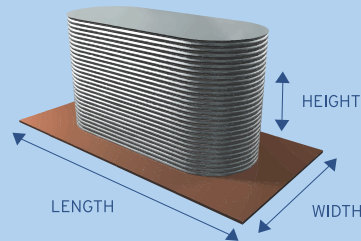

FEATURES:

- Made from BlueScope AQUAPLATE® steel
- 5 year warranty
- Safe edge
- Stainless reinforcing

SLIMLINE 510MM GARDEN BED

HEIGHT: 510mm
 LENGTH: Variable, refer table
 WIDTH: Variable, refer table

SLIMLINE 800MM GARDEN BED

HEIGHT: 800mm
 LENGTH: Variable, refer table
 WIDTH: Variable, refer table

WIDTH (MM)	LENGTH (MM)								
	1200	1600	1800	2000	2200	2400	2600	2800	3000
600	\$351	\$399	\$414	\$441	\$472	\$488	\$510	\$531	\$556
700	\$354	\$407	\$425	\$449	\$474	\$495	\$518	\$540	\$563
800	\$362	\$416	\$444	\$458	\$480	\$500	\$524	\$546	\$568
900	\$370	\$420	\$449	\$463	\$485	\$505	\$529	\$552	\$571
1000	\$375	\$423	\$451	\$468	\$489	\$511	\$536	\$555	\$572
1100	\$383	\$429	\$453	\$476	\$497	\$519	\$540	\$563	\$599
Base	Add \$100 to above prices			Add \$140 to above prices			Add \$160 to above prices		

SLIMLINE 1020MM GARDEN BED

HEIGHT: 1020mm
 LENGTH: Variable, refer table
 WIDTH: Variable, refer table

WIDTH (MM)	LENGTH (MM)								
	1200	1600	1800	2000	2200	2400	2600	2800	3000
600	\$377	\$424	\$450	\$473	\$500	\$524	\$550	\$574	\$596
700	\$384	\$431	\$457	\$480	\$508	\$531	\$554	\$578	\$606
800	\$392	\$438	\$464	\$487	\$511	\$539	\$562	\$585	\$614
900	\$392	\$445	\$471	\$494	\$518	\$546	\$569	\$592	\$615
1000	\$406	\$452	\$478	\$502	\$525	\$548	\$578	\$601	\$624
1100	\$413	\$460	\$486	\$509	\$532	\$555	\$586	\$609	\$632
Base	Add \$100 to above prices			Add \$140 to above prices			Add \$160 to above prices		

ROUND GARDEN BED

HEIGHT: 510mm, 800 and 1020 mm
 DIAMETER: Variable, refer table

HEIGHT (MM)	LENGTH (MM)									
	1000	1200	1400	1600	1800	2000	2200	2400		
	510	\$274	\$292	\$310	\$328	\$347	\$365	\$383	\$401	
	800	\$331	\$389	\$419	\$442	\$462	\$483	\$524	\$540	
1020	\$371	\$408	\$444	\$481	\$517	\$553	\$590	\$626		
Base	Add \$100 to above prices			Add \$180 to above prices			Add \$220 to above prices			