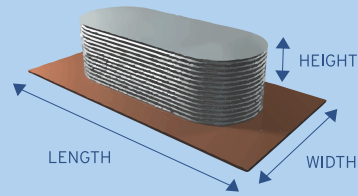

Non-standard painted colours attract a \$50 paint charge per garden bed.

DELIVERY: Free delivery to selected metro areas of Sydney, Melbourne and Brisbane only. Visit gardenbeds.kingspanwater.com.au to check if we deliver in your area. Garden beds are delivered by Kingspan.

FEATURES:

- Made from BlueScope AQUAPLATE® steel
- 5 year warranty
- Safe edge
- Stainless reinforcing

SLIMLINE 510MM GARDEN BED

HEIGHT: 510mm
 LENGTH: Variable, refer table
 WIDTH: Variable, refer table

WIDTH (MM)	LENGTH (MM)								
	1200	1600	1800	2000	2200	2400	2600	2800	3000
600	\$277	\$300	\$313	\$325	\$338	\$350	\$364	\$375	\$387
700	\$280	\$303	\$317	\$328	\$342	\$354	\$365	\$377	\$391
800	\$284	\$307	\$320	\$332	\$343	\$358	\$369	\$381	\$395
900	\$287	\$311	\$324	\$335	\$347	\$361	\$373	\$385	\$396
1000	\$291	\$314	\$327	\$339	\$351	\$362	\$377	\$389	\$400
1100	\$295	\$318	\$331	\$343	\$354	\$366	\$381	\$392	\$404
Base	Add \$100 to above prices			Add \$140 to above prices			Add \$160 to above prices		

SLIMLINE 800MM GARDEN BED

HEIGHT: 800mm
 LENGTH: Variable, refer table
 WIDTH: Variable, refer table

WIDTH (MM)	LENGTH (MM)								
	1200	1600	1800	2000	2200	2400	2600	2800	3000
600	\$351	\$399	\$414	\$441	\$472	\$488	\$510	\$531	\$556
700	\$354	\$407	\$425	\$449	\$474	\$495	\$518	\$540	\$563
800	\$362	\$416	\$444	\$458	\$480	\$500	\$524	\$546	\$568
900	\$370	\$420	\$449	\$463	\$485	\$505	\$529	\$552	\$571
1000	\$375	\$423	\$451	\$468	\$489	\$511	\$536	\$555	\$572
1100	\$383	\$429	\$453	\$476	\$497	\$519	\$540	\$563	\$599
Base	Add \$100 to above prices			Add \$140 to above prices			Add \$160 to above prices		