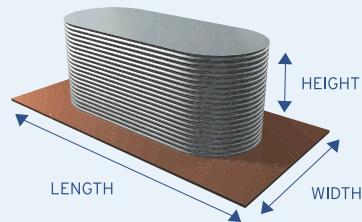

FEATURES:

- Made from BlueScope AQUAPLATE® steel
- 5 year warranty
- Safe edge
- Stainless reinforcing

SLIMLINE 510MM GARDEN BED

HEIGHT: 510mm
 LENGTH: Variable, refer table
 WIDTH: Variable, refer table

WIDTH (MM)	LENGTH (MM)								
	1200	1600	1800	2000	2200	2400	2600	2800	3000
600	\$277	\$300	\$313	\$325	\$338	\$350	\$364	\$375	\$387
700	\$280	\$303	\$317	\$328	\$342	\$354	\$365	\$377	\$391
800	\$284	\$307	\$320	\$332	\$343	\$358	\$369	\$381	\$395
900	\$287	\$311	\$324	\$335	\$347	\$361	\$373	\$385	\$396
1000	\$291	\$314	\$327	\$339	\$351	\$362	\$377	\$389	\$400
1100	\$295	\$318	\$331	\$343	\$354	\$366	\$381	\$392	\$404
Base	Add \$100 to above prices			Add \$140 to above prices			Add \$160 to above prices		

SLIMLINE 800MM GARDEN BED

HEIGHT: 800mm
 LENGTH: Variable, refer table
 WIDTH: Variable, refer table

WIDTH (MM)	LENGTH (MM)								
	1200	1600	1800	2000	2200	2400	2600	2800	3000
600	\$351	\$399	\$414	\$441	\$472	\$488	\$510	\$531	\$556
700	\$354	\$407	\$425	\$449	\$474	\$495	\$518	\$540	\$563
800	\$362	\$416	\$444	\$458	\$480	\$500	\$524	\$546	\$568
900	\$370	\$420	\$449	\$463	\$485	\$505	\$529	\$552	\$571
1000	\$375	\$423	\$451	\$468	\$489	\$511	\$536	\$555	\$572
1100	\$383	\$429	\$453	\$476	\$497	\$519	\$540	\$563	\$599
Base	Add \$100 to above prices			Add \$140 to above prices			Add \$160 to above prices		

SLIMLINE 1020MM GARDEN BED

HEIGHT: 1020mm
 LENGTH: Variable, refer table
 WIDTH: Variable, refer table

WIDTH (MM)	LENGTH (MM)								
	1200	1600	1800	2000	2200	2400	2600	2800	3000
600	\$377	\$424	\$450	\$473	\$500	\$524	\$550	\$574	\$596
700	\$384	\$431	\$457	\$480	\$508	\$531	\$554	\$578	\$606
800	\$392	\$438	\$464	\$487	\$511	\$539	\$562	\$585	\$614
900	\$392	\$445	\$471	\$494	\$518	\$546	\$569	\$592	\$615
1000	\$406	\$452	\$478	\$502	\$525	\$548	\$578	\$601	\$624
1100	\$413	\$460	\$486	\$509	\$532	\$555	\$586	\$609	\$632
Base	Add \$100 to above prices			Add \$140 to above prices			Add \$160 to above prices		